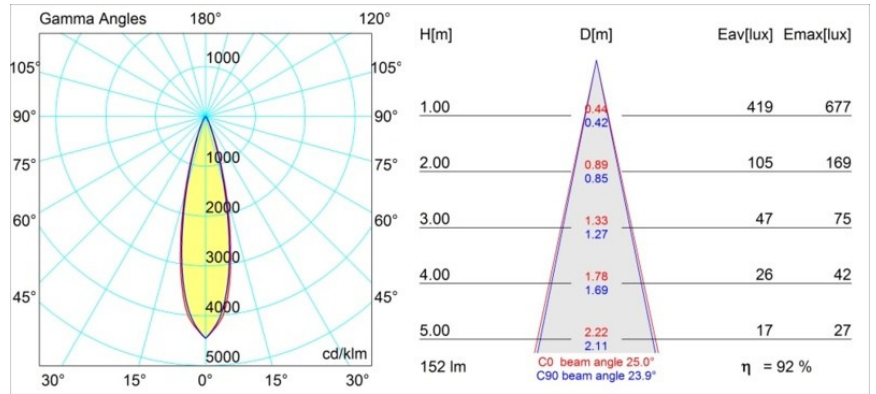

Light distribution & beam diagram