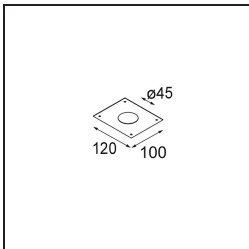

- **12290730** Plaster Kit 100x120-45 1x

Choose a required accessory