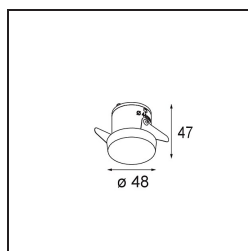

Specifications

Material	12880246
Light Source Type	LED
LED Type	NICHIA
LED technology	LED high power
CRI	Min. 90
Colour Temperature	4000K
Lifetime	L80B20 @50,000 Hours
Lamp Included	Yes
Number of Light Sources	1
Binning (SDCM)	3
Light Direction	Down
Optic	Collimator
Measured beam angle (°)	25.0
Input Voltage	Constant Current Driver Required
Electrical Class	III
IP Rating	20
Glow wire rating (°C)	960
Indoor/Outdoor	Indoor
Application	Ceiling, Wall
Mounting	Recessed
Cut-out size (mm)	ø44
Mounting depth (mm)	52.0
Adjustability	Not Applicable
Distance to Lighted Object (m)	0,1
Primary Colour & Primary Finish	Gold, Matt
Gross weight (g)	118.0
Drive current (mA)	350 500
Min. forward voltage (Vf)	2,5 2,5
Max. forward voltage (Vf)	3,0 3,0
Connected load (W)	1,0 1,5
Luminous flux per lamp (lm)	100 140
Efficacy (lm/W)	100 93
Glare rating	2 4