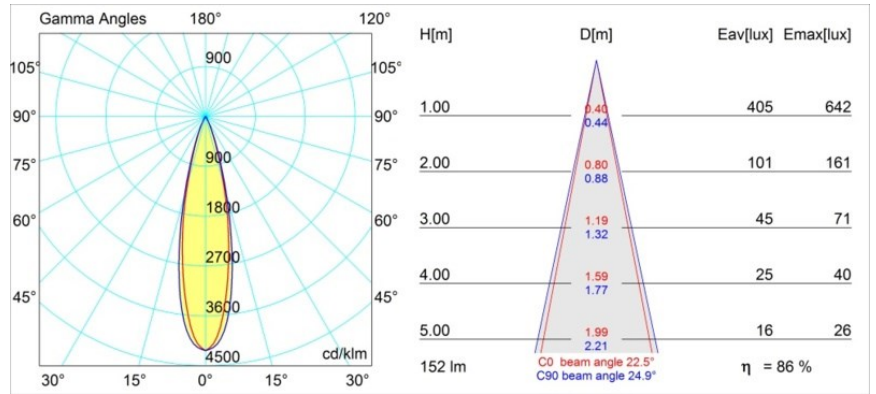

Light distribution & beam diagram