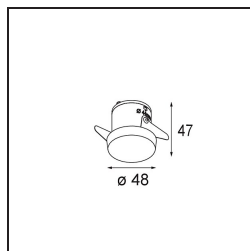

Date
Customer
Project
Type

Smart Kup Recessed 48 1x LED 4000K Medium DE Black Structure

The 3 original designs, Smart Kup, Lotis and Cake still manage to steal the hearts of interior designers. And this goes for the entire Smart family. Smart's accessibility and extreme versatility are arguably fit for any expression. Mix and match accent lighting, up and downlight, fixed or adjustable, a mosaic of shapes, sizes, colours and mounting options, and create a playful installation.

Specifications

Material	12880232
Light Source Type	LED
LED Type	NICHIA
LED technology	LED high power
CRI	Min. 90
Colour Temperature	4000K
Lifetime	L80B20 @50,000 Hours
Lamp Included	Yes
Number of Light Sources	1
Binning (SDCM)	3
Light Direction	Down
Optic	Collimator
Measured beam angle (°)	22.5
Input Voltage	Constant Current Driver Required
Electrical Class	III
IP Rating	20
Glow wire rating (°C)	960
Indoor/Outdoor	Indoor
Application	Ceiling, Wall
Mounting	Recessed
Cut-out size (mm)	ø44
Mounting depth (mm)	52.0
Adjustability	Not Applicable
Distance to Lighted Object (m)	0,1
Primary Colour & Primary Finish	Black, Structure
Gross weight (g)	118.0
Drive current (mA)	350 500
Min. forward voltage (Vf)	2,5 2,5
Max. forward voltage (Vf)	3,0 3,0
Connected load (W)	1,0 1,5
Luminous flux per lamp (lm)	93 131
Efficacy (lm/W)	93 87
Glare rating	6 7