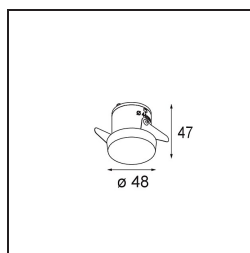

Date
Customer
Project
Type

Smart Kup Recessed 48 1x LED 4000K Medium DE White Structure

Specifications

Material	12880209
Light Source Type	LED
LED Type	NICHIA
LED technology	LED high power
CRI	Min. 90
Colour Temperature	4000K
Lifetime	L80B20 @50,000 Hours
Lamp Included	Yes
Number of Light Sources	1
Binning (SDCM)	3
Light Direction	Down
Optic	Collimator
Measured beam angle (°)	22.5
Input Voltage	Constant Current Driver Required
Electrical Class	III
IP Rating	20
Glow wire rating (°C)	960
Indoor/Outdoor	Indoor
Application	Ceiling, Wall
Mounting	Recessed
Cut-out size (mm)	ø44
Mounting depth (mm)	52.0
Adjustability	Not Applicable
Distance to Lighted Object (m)	0,1
Primary Colour & Primary Finish	White, Structure
Gross weight (g)	118.0
Drive current (mA)	350 500
Min. forward voltage (Vf)	2,5 2,5
Max. forward voltage (Vf)	3,0 3,0
Connected load (W)	1,0 1,5
Luminous flux per lamp (lm)	98 138
Efficacy (lm/W)	98 92
Glare rating	6 8