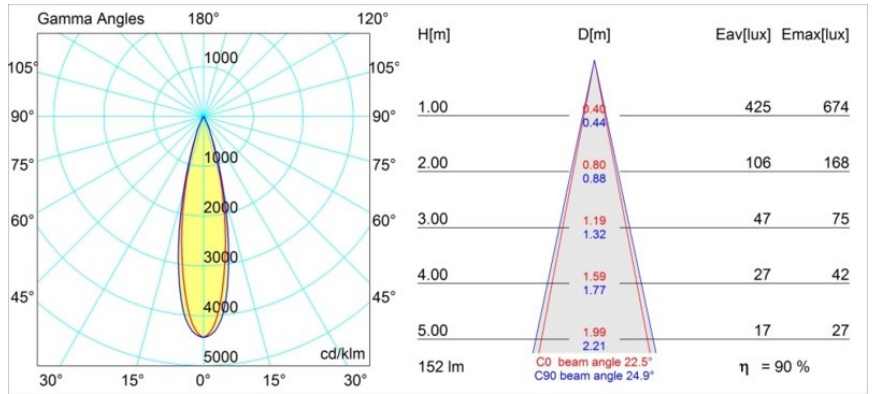

Light distribution & beam diagram