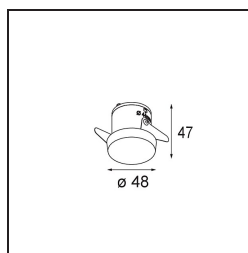

Specifications

Material	12880146
Light Source Type	LED
LED Type	NICHIA GEN2
LED technology	LED high power
CRI	Min. 90
Colour Temperature	2700K
Lifetime	L80B20 @50,000 Hours
Lamp Included	Yes
Number of Light Sources	1
Binning (SDCM)	3
Light Direction	Down
Optic	Collimator
Measured beam angle (°)	25.0
Input Voltage	Constant Current Driver Required
Electrical Class	III
IP Rating	20
Glow wire rating (°C)	960
Indoor/Outdoor	Indoor
Application	Ceiling, Wall
Mounting	Recessed
Cut-out size (mm)	ø44
Mounting depth (mm)	52.0
Adjustability	Not Applicable
Distance to Lighted Object (m)	0,1
Primary Colour & Primary Finish	Gold, Matt
Gross weight (g)	118.0
Drive current (mA)	350 500
Min. forward voltage (Vf)	2,7 2,7
Max. forward voltage (Vf)	3,3 3,3
Connected load (W)	1,0 1,45
Luminous flux per lamp (lm)	86 121
Efficacy (lm/W)	86 80
Glare rating	2 3