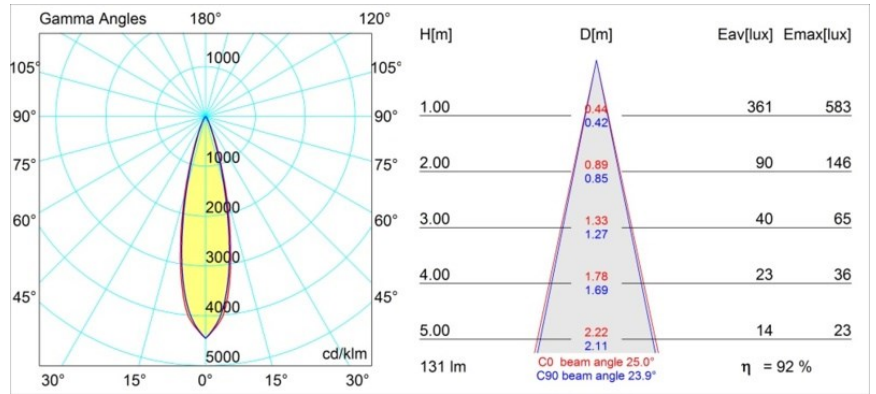

Light distribution & beam diagram