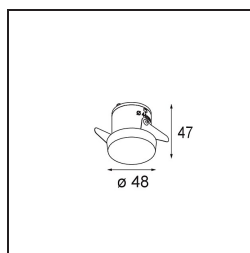

Date
Customer
Project
Type

Smart Kup Recessed 48 1x LED 2700K Medium DE Black Structure

The 3 original designs, Smart Kup, Lotis and Cake still manage to steal the hearts of interior designers. And this goes for the entire Smart family. Smart's accessibility and extreme versatility are arguably fit for any expression. Mix and match accent lighting, up and downlight, fixed or adjustable, a mosaic of shapes, sizes, colours and mounting options, and create a playful installation.

Specifications

Material	12880132
Light Source Type	LED
LED Type	NICHIA GEN2
LED technology	LED high power
CRI	Min. 90
Colour Temperature	2700K
Lifetime	L80B20 @50,000 Hours
Lamp Included	Yes
Number of Light Sources	1
Binning (SDCM)	3
Light Direction	Down
Optic	Collimator
Measured beam angle (°)	22.5
Input Voltage	Constant Current Driver Required
Electrical Class	III
IP Rating	20
Glow wire rating (°C)	960
Indoor/Outdoor	Indoor
Application	Ceiling, Wall
Mounting	Recessed
Cut-out size (mm)	ø44
Mounting depth (mm)	52.0
Adjustability	Not Applicable
Distance to Lighted Object (m)	0,1
Primary Colour & Primary Finish	Black, Structure
Gross weight (g)	118.0
Drive current (mA)	350 500
Min. forward voltage (Vf)	2,7 2,7
Max. forward voltage (Vf)	3,3 3,3
Connected load (W)	1,0 1,45
Luminous flux per lamp (lm)	80 113
Efficacy (lm/W)	80 75
Glare rating	6 7