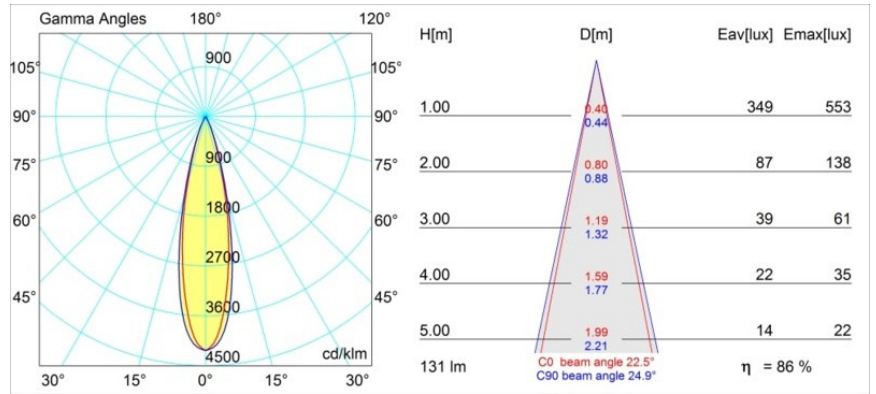

Light distribution & beam diagram