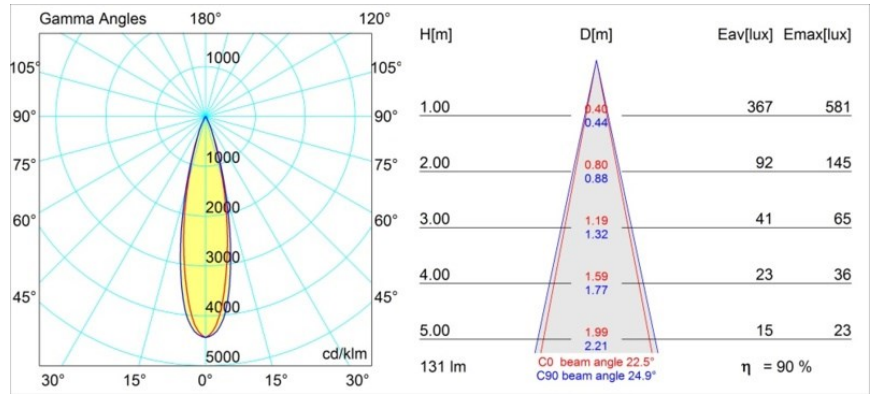

Light distribution & beam diagram