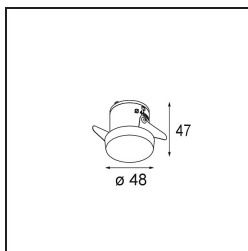

Date
Customer
Project
Type

Smart Kup Recessed 48 1x LED 2700K Medium DE White Structure

Specifications

Material	12880109
Light Source Type	LED
LED Type	NICHIA GEN2
LED technology	LED high power
CRI	Min. 90
Colour Temperature	2700K
Lifetime	L80B20 @50,000 Hours
Lamp Included	Yes
Number of Light Sources	1
Binning (SDCM)	3
Light Direction	Down
Optic	Collimator
Measured beam angle (°)	22.5
Input Voltage	Constant Current Driver Required
Electrical Class	III
IP Rating	20
Glow wire rating (°C)	960
Indoor/Outdoor	Indoor
Application	Ceiling, Wall
Mounting	Recessed
Cut-out size (mm)	ø44
Mounting depth (mm)	52.0
Adjustability	Not Applicable
Distance to Lighted Object (m)	0,1
Primary Colour & Primary Finish	White, Structure
Gross weight (g)	118.0
Drive current (mA)	350 500
Min. forward voltage (Vf)	2,7 2,7
Max. forward voltage (Vf)	3,3 3,3
Connected load (W)	1,0 1,45
Luminous flux per lamp (lm)	84 119
Efficacy (lm/W)	84 79
Glare rating	6 7