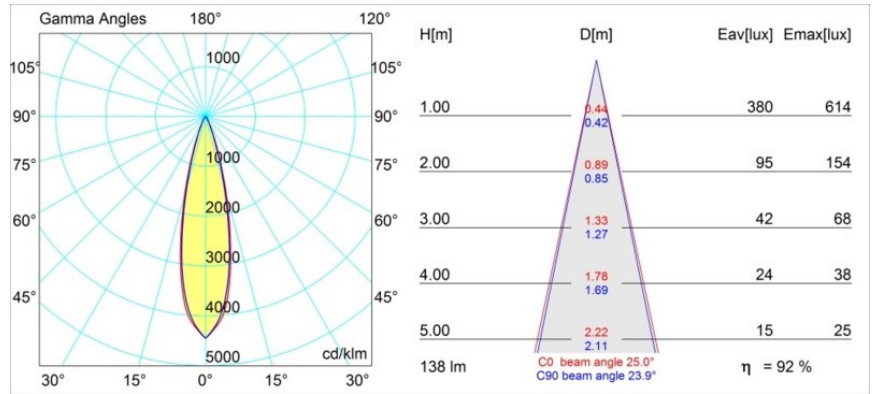

Light distribution & beam diagram