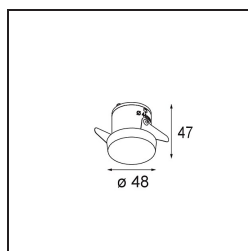

Specifications

Material	12880046
Light Source Type	LED
LED Type	NICHIA GEN2
LED technology	LED high power
CRI	Min. 90
Colour Temperature	3000K
Lifetime	L80B20 @50,000 Hours
Lamp Included	Yes
Number of Light Sources	1
Binning (SDCM)	3
Light Direction	Down
Optic	Collimator
Measured beam angle (°)	25.0
Input Voltage	Constant Current Driver Required
Electrical Class	III
IP Rating	20
Glow wire rating (°C)	960
Indoor/Outdoor	Indoor
Application	Ceiling, Wall
Mounting	Recessed
Cut-out size (mm)	ø44
Mounting depth (mm)	52.0
Adjustability	Not Applicable
Distance to Lighted Object (m)	0,1
Primary Colour & Primary Finish	Gold, Matt
Gross weight (g)	118.0
Drive current (mA)	350 500
Min. forward voltage (Vf)	2,7 2,7
Max. forward voltage (Vf)	3,3 3,3
Connected load (W)	1,0 1,45
Luminous flux per lamp (lm)	90 127
Efficacy (lm/W)	90 85
Glare rating	2 3