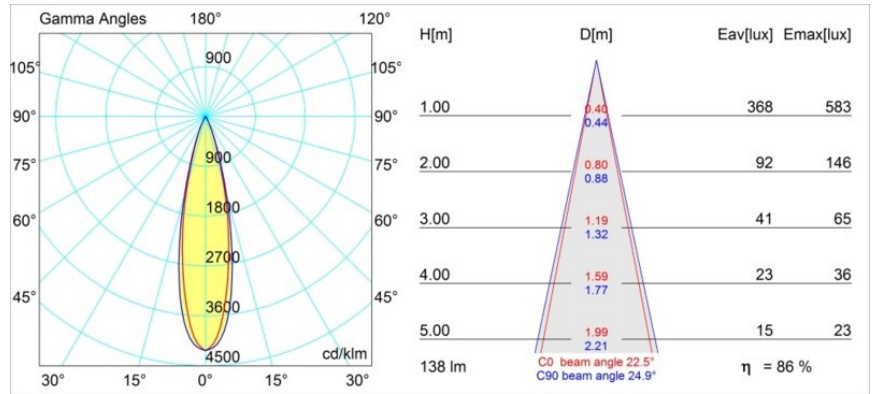

Light distribution & beam diagram