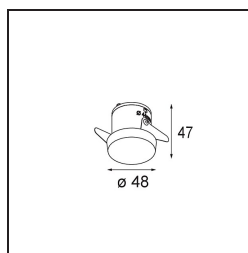

Date
Customer
Project
Type

Smart Kup Recessed 48 1x LED 3000K Medium DE Black Structure

Specifications

Material	12880032
Light Source Type	LED
LED Type	NICHIA GEN2
LED technology	LED high power
CRI	Min. 90
Colour Temperature	3000K
Lifetime	L80B20 @50,000 Hours
Lamp Included	Yes
Number of Light Sources	1
Binning (SDCM)	3
Light Direction	Down
Optic	Collimator
Measured beam angle (°)	22.5
Input Voltage	Constant Current Driver Required
Electrical Class	III
IP Rating	20
Glow wire rating (°C)	960
Indoor/Outdoor	Indoor
Application	Ceiling, Wall
Mounting	Recessed
Cut-out size (mm)	ø44
Mounting depth (mm)	52.0
Adjustability	Not Applicable
Distance to Lighted Object (m)	0,1
Primary Colour & Primary Finish	Black, Structure
Gross weight (g)	118.0
Drive current (mA)	350 500
Min. forward voltage (Vf)	2,7 2,7
Max. forward voltage (Vf)	3,3 3,3
Connected load (W)	1,0 1,45
Luminous flux per lamp (lm)	85 119
Efficacy (lm/W)	85 79
Glare rating	6 7