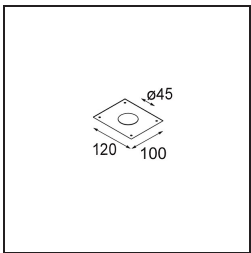

- **12290730** Plaster Kit 100x120-45 1x