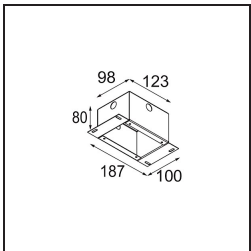

Date
Customer
Project
Type

Smart Cake Recessed 48 1x HO IP55 LED 4000K Medium DE Gold Matt

Specifications

Material	12872246
Light Source Type	LED
LED Type	CREE 1304
LED technology	LED COB
CRI	Min. 90
Colour Temperature	4000K
Lifetime	L90B10 @50,000 Hours
Lamp Included	Yes
Number of Light Sources	1
CIE flux code	96 99 100 100 44
Binning (SDCM)	2
Light Direction	Down
Optic	Reflector
Measured beam angle (°)	30.6
Input Voltage	Constant Current Driver Required
Electrical Class	III
IP Rating	55
Glow wire rating (°C)	960
Indoor/Outdoor	Indoor
Application	Ceiling, Wall
Mounting	Recessed
Cut-out size (mm)	ø44
Mounting depth (mm)	60.0
Adjustability	Not Applicable
Distance to Lighted Object (m)	0,1
Primary Colour & Primary Finish	Gold, Matt
Gross weight (g)	140.0
Drive current (mA)	350 500
Min. forward voltage (Vf)	7,5 7,8
Max. forward voltage (Vf)	9,5 9,8
Connected load (W)	3,0 4,4
Luminous flux per lamp (lm)	149 202
Efficacy (lm/W)	50 50
Glare rating	10 10

- 10889530** Installation Housing 123x100x80

Choose a required accessory