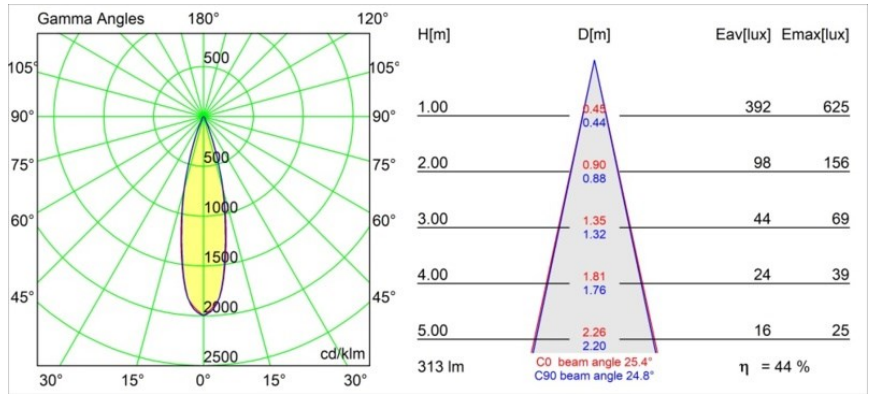

Light distribution & beam diagram