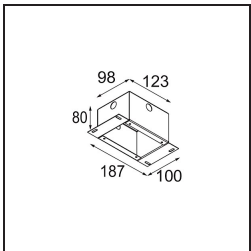

- **10889530** Installation Housing 123x100x80

Choose a required accessory