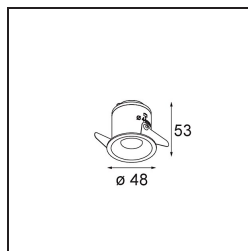

### Specifications

Material	12872246
Light Source Type	LED
LED Type	CREE 1304
LED technology	LED COB
CRI	Min. 90
Colour Temperature	4000K
Lifetime	L90B10 @50,000 Hours
Lamp Included	Yes
Number of Light Sources	1
CIE flux code	96 99 100 100 44
Binning (SDCM)	2
Light Direction	Down
Optic	Reflector
Measured beam angle (°)	30.6
Input Voltage	Constant Current Driver Required
Electrical Class	III
IP Rating	55
Glow wire rating (°C)	960
Indoor/Outdoor	Indoor
Application	Ceiling, Wall
Mounting	Recessed
Cut-out size (mm)	ø44
Mounting depth (mm)	60.0
Adjustability	Not Applicable
Distance to Lighted Object (m)	0,1
Primary Colour & Primary Finish	Gold, Matt
Gross weight (g)	140.0
Drive current (mA)	350      500
Min. forward voltage (Vf)	7,5      7,8
Max. forward voltage (Vf)	9,5      9,8
Connected load (W)	3,0      4,4
Luminous flux per lamp (lm)	149      202
Efficacy (lm/W)	50      50
Glare rating	10      10