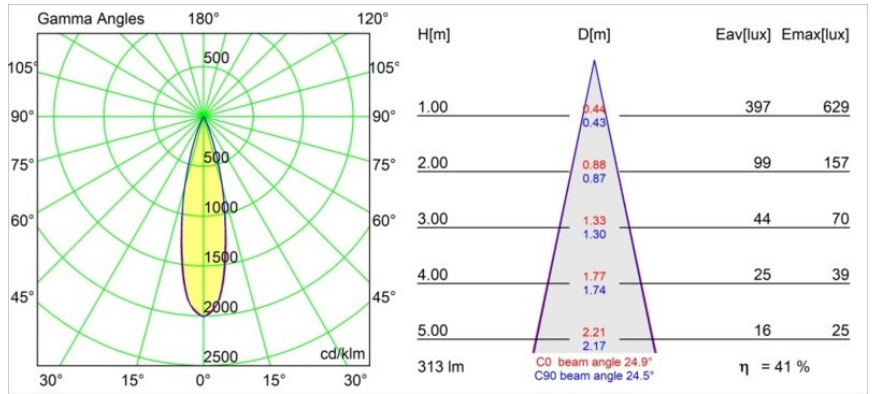

Light distribution & beam diagram