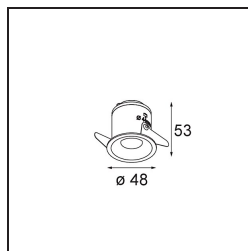

Date
Customer
Project
Type

Smart Cake Recessed 48 1x HO IP55 LED 2700K Medium DE Gold Matt

Specifications

Material	12872146
Light Source Type	LED
LED Type	CREE 1304
LED technology	LED COB
CRI	Min. 90
Colour Temperature	2700K
Lifetime	L90B10 @50,000 Hours
Lamp Included	Yes
Number of Light Sources	1
CIE flux code	96 99 100 100 44
Binning (SDCM)	2
Light Direction	Down
Optic	Reflector
Measured beam angle (°)	30.6
Input Voltage	Constant Current Driver Required
Electrical Class	III
IP Rating	55
Glow wire rating (°C)	960
Indoor/Outdoor	Indoor
Application	Ceiling, Wall
Mounting	Recessed
Cut-out size (mm)	ø44
Mounting depth (mm)	60.0
Adjustability	Not Applicable
Distance to Lighted Object (m)	0,1
Primary Colour & Primary Finish	Gold, Matt
Gross weight (g)	140.0
Drive current (mA)	350 500
Min. forward voltage (Vf)	7.5 7.8
Max. forward voltage (Vf)	9.5 9.8
Connected load (W)	3.0 4.4
Luminous flux per lamp (lm)	138 187
Efficacy (lm/W)	46 46
Glare rating	10 10