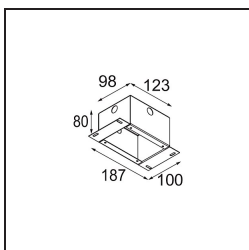

- **10889530** Installation Housing 123x100x80

Choose a required accessory