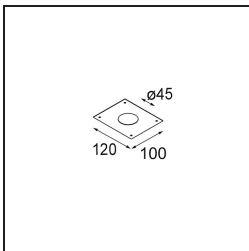

- **12290730** Plaster Kit 100x120-45 1x