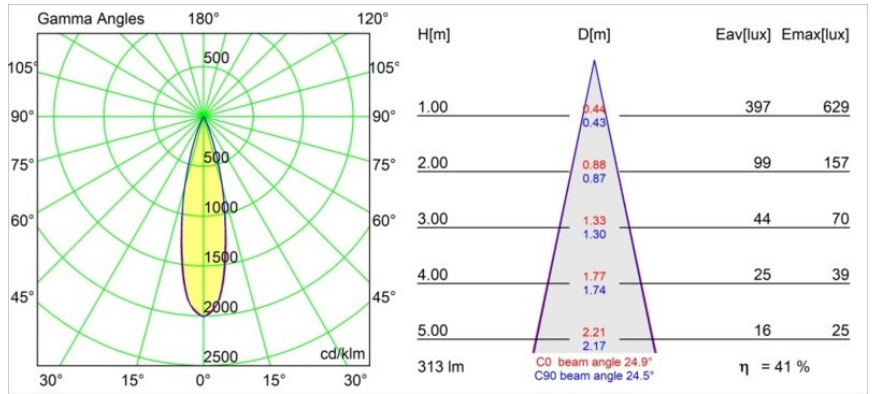

Date
Customer
Project
Type

*Smart Cake Recessed 48 1x HO IP55 LED 3000K Medium DE Black Structure*

**Specifications**

Material	12872032
Light Source Type	LED
LED Type	CREE 1304
LED technology	LED COB
CRI	Min. 90
Colour Temperature	3000K
Lifetime	L90B10 @50,000 Hours
Lamp Included	Yes
Number of Light Sources	1
CIE flux code	99 100 100 100 41
Binning (SDCM)	2
Light Direction	Down
Optic	Reflector
Measured beam angle (°)	30.0
Input Voltage	Constant Current Driver Required
Electrical Class	III
IP Rating	55
Glow wire rating (°C)	960
Indoor/Outdoor	Indoor
Application	Ceiling, Wall
Mounting	Recessed
Cut-out size (mm)	ø44
Mounting depth (mm)	60.0
Adjustability	Not Applicable
Distance to Lighted Object (m)	0,1
Primary Colour & Primary Finish	Black, Structure
Gross weight (g)	140.0
Drive current (mA)	350      500
Min. forward voltage (Vf)	7,5      7,8
Max. forward voltage (Vf)	9,5      9,8
Connected load (W)	3,0      4,4
Luminous flux per lamp (lm)	129      174
Efficacy (lm/W)	43      43
Glare rating	3      3

**TM30 & CRI diagram**

**Light distribution & beam diagram**

Diagrams