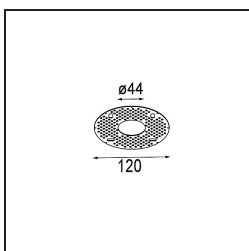

Installation Accessories

- **12293730** Plaster Kit 44 1x