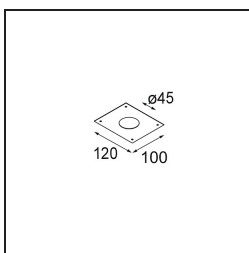

- **12290730** Plaster Kit 100x120-45 1x