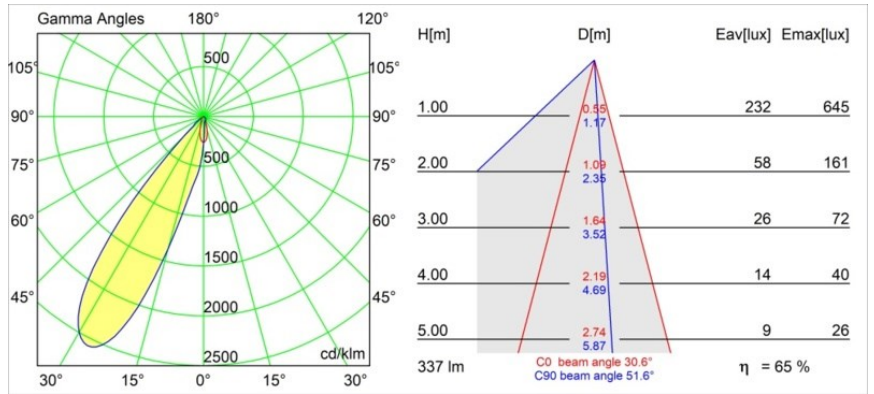

Light distribution & beam diagram