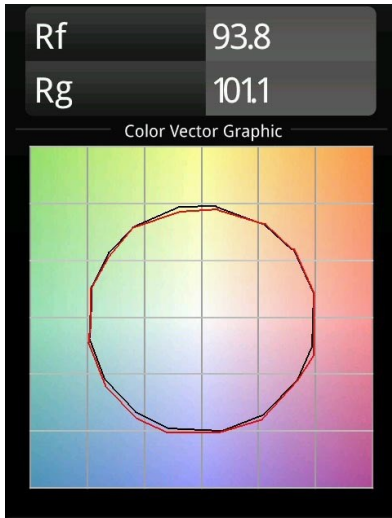

TM30 & CRI diagram