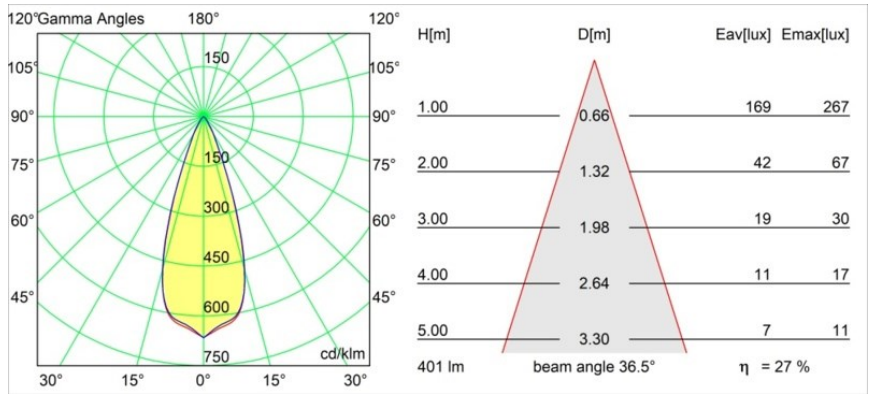

Light distribution & beam diagram