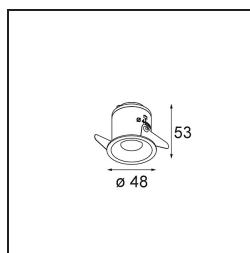

Specifications

Material	12871346
Light Source Type	LED
LED Type	BRIDGELUX WARMDIM 4W
LED technology	LED COB
CRI	Min. 95
Colour Temperature	1800-3000K (Warm Dim)
Lifetime	L90B10 @50,000 Hours
Lamp Included	Yes
Number of Light Sources	1
CIE flux code	98 100 100 100 27
Binning (SDCM)	3
Light Direction	Down
Optic	Reflector
Measured beam angle (°)	36.5
Input Voltage	Constant Current Driver Required
Electrical Class	III
IP Rating	55
Glow wire rating (°C)	960
Indoor/Outdoor	Indoor
Application	Ceiling, Wall
Mounting	Recessed
Cut-out size (mm)	ø44
Mounting depth (mm)	60.0
Adjustability	Not Applicable
Distance to Lighted Object (m)	0,1
Primary Colour & Primary Finish	Gold, Matt
Gross weight (g)	138.0
Drive current (mA)	250
Min. forward voltage (Vf)	15,5
Max. forward voltage (Vf)	18,5
Connected load (W)	4,0
Luminous flux per lamp (lm)	109
Efficacy (lm/W)	27
Glare rating	13