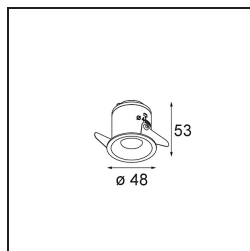

Specifications

Material	12871346
Light Source Type	LED
LED Type	BRIDGELUX WARMDIM 4W
LED technology	LED COB
CRI	Min. 95
Colour Temperature	1800-3000K (Warm Dim)
Lifetime	L90B10 @50,000 Hours
Lamp Included	Yes
Number of Light Sources	1
CIE flux code	98 100 100 100 27
Binning (SDCM)	3
Light Direction	Down
Optic	Reflector
Measured beam angle (°)	36.5
Input Voltage	Constant Current Driver Required
Electrical Class	III
IP Rating	55
Glow wire rating (°C)	960
Indoor/Outdoor	Indoor
Application	Ceiling, Wall
Mounting	Recessed
Cut-out size (mm)	ø44
Mounting depth (mm)	60.0
Adjustability	Not Applicable
Distance to Lighted Object (m)	0,1
Primary Colour & Primary Finish	Gold, Matt
Gross weight (g)	138.0
Drive current (mA)	250
Min. forward voltage (Vf)	15,5
Max. forward voltage (Vf)	18,5
Connected load (W)	4,0
Luminous flux per lamp (lm)	109
Efficacy (lm/W)	27
Glare rating	13