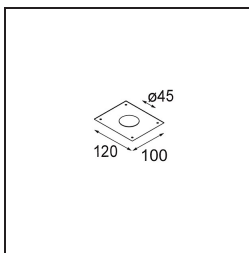

- **12290730** Plaster Kit 100x120-45 1x