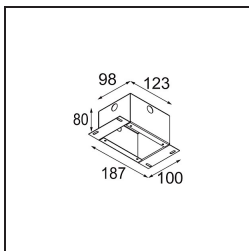

- **10889530** Installation Housing 123x100x80

Choose a required accessory