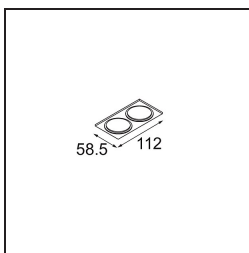

Specifications

Material	12871346
Light Source Type	LED
LED Type	BRIDGELUX WARMDIM 4W
LED technology	LED COB
CRI	Min. 95
Colour Temperature	1800-3000K (Warm Dim)
Lifetime	L90B10 @50,000 Hours
Lamp Included	Yes
Number of Light Sources	1
CIE flux code	98 100 100 100 27
Binning (SDCM)	3
Light Direction	Down
Optic	Reflector
Measured beam angle (°)	36.5
Input Voltage	Constant Current Driver Required
Electrical Class	III
IP Rating	55
Glow wire rating (°C)	960
Indoor/Outdoor	Indoor
Application	Ceiling, Wall
Mounting	Recessed
Cut-out size (mm)	ø44
Mounting depth (mm)	60.0
Adjustability	Not Applicable
Distance to Lighted Object (m)	0,1
Primary Colour & Primary Finish	Gold, Matt
Gross weight (g)	138.0
Drive current (mA)	250
Min. forward voltage (Vf)	15,5
Max. forward voltage (Vf)	18,5
Connected load (W)	4,0
Luminous flux per lamp (lm)	109
Efficacy (lm/W)	27
Glare rating	13

TM30 & CRI diagram

Light distribution & beam diagram

Decorative Accessories

- 13350009** Mask Smart 48 1x White Structure
- 13350032** Mask Smart 48 1x Black Structure
- 13350046** Mask Smart 48 1x Gold Matt