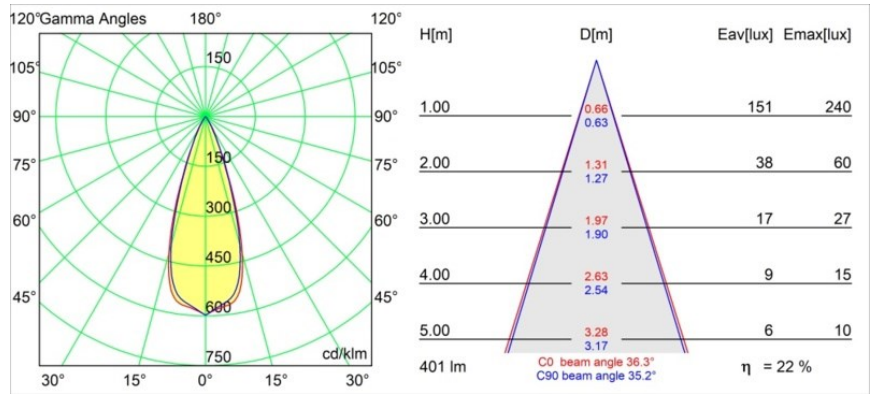

Light distribution & beam diagram