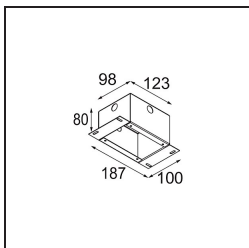

- **10889530** Installation Housing 123x100x80

Choose a required accessory