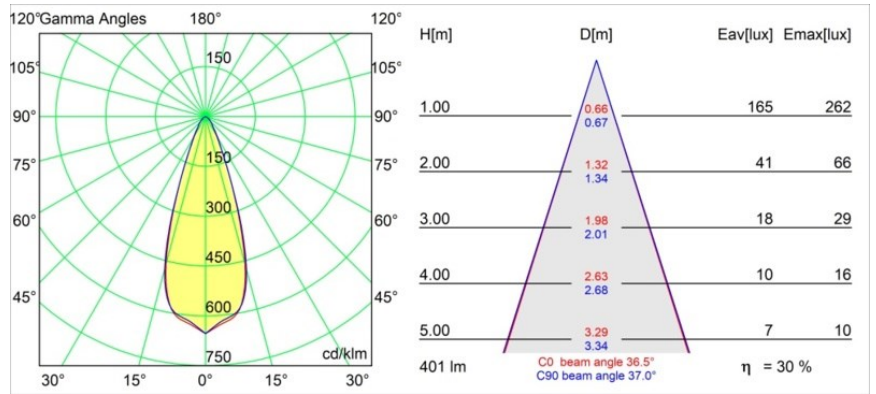

Light distribution & beam diagram