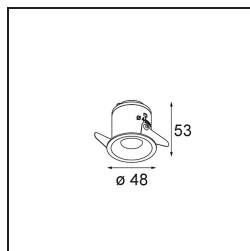

Specifications

Material	12871309
Light Source Type	LED
LED Type	BRIDGELUX WARMDIM 4W
LED technology	LED COB
CRI	Min. 95
Colour Temperature	1800-3000K (Warm Dim)
Lifetime	L90B10 @50,000 Hours
Lamp Included	Yes
Number of Light Sources	1
CIE flux code	92 99 100 100 30
Binning (SDCM)	3
Light Direction	Down
Optic	Reflector
Measured beam angle (°)	36.5
Input Voltage	Constant Current Driver Required
Electrical Class	III
IP Rating	55
Glow wire rating (°C)	960
Indoor/Outdoor	Indoor
Application	Ceiling, Wall
Mounting	Recessed
Cut-out size (mm)	ø44
Mounting depth (mm)	60.0
Adjustability	Not Applicable
Distance to Lighted Object (m)	0,1
Primary Colour & Primary Finish	White, Structure
Gross weight (g)	138.0
Drive current (mA)	250
Min. forward voltage (Vf)	15,5
Max. forward voltage (Vf)	18,5
Connected load (W)	4,0
Luminous flux per lamp (lm)	121
Efficacy (lm/W)	30
Glare rating	18