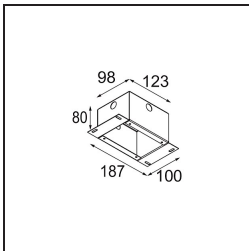

- **10889530** Installation Housing 123x100x80

Choose a required accessory