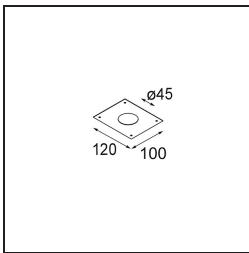

- **12290730** Plaster Kit 100x120-45 1x