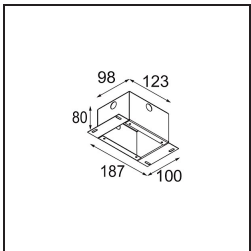

Specifications

| | |
|---------------------------------|----------------------------------|
| Material | 12871246 |
| Light Source Type | LED |
| LED Type | NICHIA |
| LED technology | LED high power |
| CRI | Min. 90 |
| Colour Temperature | 4000K |
| Lifetime | L80B20 @50,000 Hours |
| Lamp Included | Yes |
| Number of Light Sources | 1 |
| Binning (SDCM) | 3 |
| Light Direction | Down |
| Optic | Collimator |
| Measured beam angle (°) | 22.9 |
| Input Voltage | Constant Current Driver Required |
| Electrical Class | III |
| IP Rating | 55 |
| Glow wire rating (°C) | 960 |
| Indoor/Outdoor | Indoor |
| Application | Ceiling, Wall |
| Mounting | Recessed |
| Cut-out size (mm) | ø44 |
| Mounting depth (mm) | 60.0 |
| Adjustability | Not Applicable |
| Distance to Lighted Object (m) | 0,1 |
| Primary Colour & Primary Finish | Gold, Matt |
| Gross weight (g) | 141.0 |
| Drive current (mA) | 350 500 |
| Min. forward voltage (Vf) | 2,5 2,5 |
| Max. forward voltage (Vf) | 3,0 3,0 |
| Connected load (W) | 1,0 1,5 |
| Luminous flux per lamp (lm) | 73 102 |
| Efficacy (lm/W) | 73 68 |
| Glare rating | 5 6 |

- 10889530** Installation Housing 123x100x80

Choose a required accessory