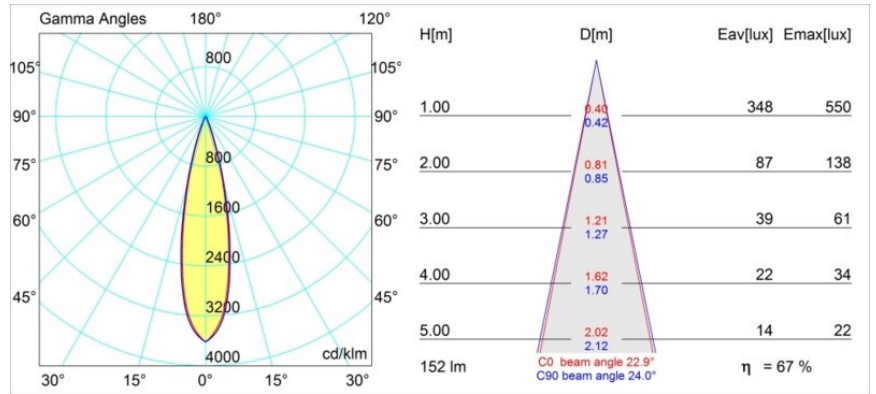

Light distribution & beam diagram