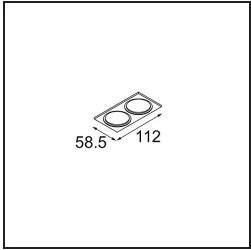

Specifications

| | |
|---------------------------------|----------------------------------|
| Material | 12871246 |
| Light Source Type | LED |
| LED Type | NICHIA |
| LED technology | LED high power |
| CRI | Min. 90 |
| Colour Temperature | 4000K |
| Lifetime | L80B20 @50,000 Hours |
| Lamp Included | Yes |
| Number of Light Sources | 1 |
| Binning (SDCM) | 3 |
| Light Direction | Down |
| Optic | Collimator |
| Measured beam angle (°) | 22.9 |
| Input Voltage | Constant Current Driver Required |
| Electrical Class | III |
| IP Rating | 55 |
| Glow wire rating (°C) | 960 |
| Indoor/Outdoor | Indoor |
| Application | Ceiling, Wall |
| Mounting | Recessed |
| Cut-out size (mm) | ø44 |
| Mounting depth (mm) | 60.0 |
| Adjustability | Not Applicable |
| Distance to Lighted Object (m) | 0,1 |
| Primary Colour & Primary Finish | Gold, Matt |
| Gross weight (g) | 141.0 |
| Drive current (mA) | 350 500 |
| Min. forward voltage (Vf) | 2,5 2,5 |
| Max. forward voltage (Vf) | 3,0 3,0 |
| Connected load (W) | 1,0 1,5 |
| Luminous flux per lamp (lm) | 73 102 |
| Efficacy (lm/W) | 73 68 |
| Glare rating | 5 6 |

TM30 & CRI diagram

Light distribution & beam diagram

Diagrams

Decorative Accessories

- 13350009** Mask Smart 48 1x White Structure
- 13350032** Mask Smart 48 1x Black Structure
- 13350046** Mask Smart 48 1x Gold Matt