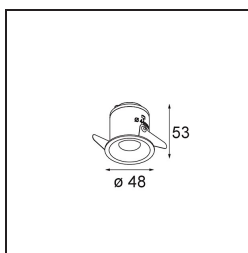

Specifications

| | |
|---------------------------------|----------------------------------|
| Material | 12871246 |
| Light Source Type | LED |
| LED Type | NICHIA |
| LED technology | LED high power |
| CRI | Min. 90 |
| Colour Temperature | 4000K |
| Lifetime | L80B20 @50,000 Hours |
| Lamp Included | Yes |
| Number of Light Sources | 1 |
| Binning (SDCM) | 3 |
| Light Direction | Down |
| Optic | Collimator |
| Measured beam angle (°) | 22.9 |
| Input Voltage | Constant Current Driver Required |
| Electrical Class | III |
| IP Rating | 55 |
| Glow wire rating (°C) | 960 |
| Indoor/Outdoor | Indoor |
| Application | Ceiling, Wall |
| Mounting | Recessed |
| Cut-out size (mm) | ø44 |
| Mounting depth (mm) | 60.0 |
| Adjustability | Not Applicable |
| Distance to Lighted Object (m) | 0,1 |
| Primary Colour & Primary Finish | Gold, Matt |
| Gross weight (g) | 141.0 |
| Drive current (mA) | 350 500 |
| Min. forward voltage (Vf) | 2,5 2,5 |
| Max. forward voltage (Vf) | 3,0 3,0 |
| Connected load (W) | 1,0 1,5 |
| Luminous flux per lamp (lm) | 73 102 |
| Efficacy (lm/W) | 73 68 |
| Glare rating | 5 6 |