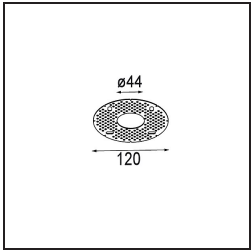

Installation Accessories

- **12293730** Plaster Kit 44 1x