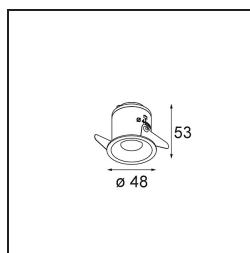

**Specifications**

Material	12871246
Light Source Type	LED
LED Type	NICHIA
LED technology	LED high power
CRI	Min. 90
Colour Temperature	4000K
Lifetime	L80B20 @50,000 Hours
Lamp Included	Yes
Number of Light Sources	1
Binning (SDCM)	3
Light Direction	Down
Optic	Collimator
Measured beam angle (°)	22.9
Input Voltage	Constant Current Driver Required
Electrical Class	III
IP Rating	55
Glow wire rating (°C)	960
Indoor/Outdoor	Indoor
Application	Ceiling, Wall
Mounting	Recessed
Cut-out size (mm)	ø44
Mounting depth (mm)	60.0
Adjustability	Not Applicable
Distance to Lighted Object (m)	0,1
Primary Colour & Primary Finish	Gold, Matt
Gross weight (g)	141.0
Drive current (mA)	350      500
Min. forward voltage (Vf)	2,5      2,5
Max. forward voltage (Vf)	3,0      3,0
Connected load (W)	1,0      1,5
Luminous flux per lamp (lm)	73      102
Efficacy (lm/W)	73      68
Glare rating	5      6