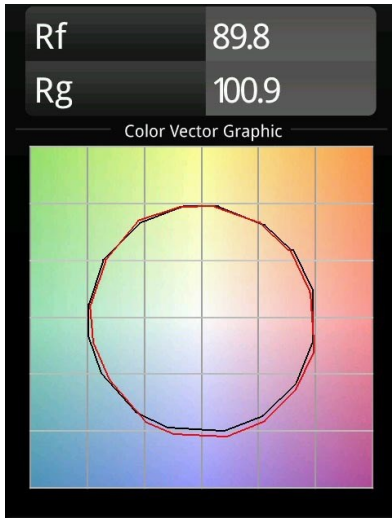

TM30 & CRI diagram