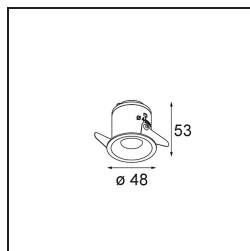

Specifications

Material	12871132
Light Source Type	LED
LED Type	NICHIA GEN2
LED technology	LED high power
CRI	Min. 90
Colour Temperature	2700K
Lifetime	L80B20 @50,000 Hours
Lamp Included	Yes
Number of Light Sources	1
Binning (SDCM)	3
Light Direction	Down
Optic	Collimator
Measured beam angle (°)	23.3
Input Voltage	Constant Current Driver Required
Electrical Class	III
IP Rating	55
Glow wire rating (°C)	960
Indoor/Outdoor	Indoor
Application	Ceiling, Wall
Mounting	Recessed
Cut-out size (mm)	ø44
Mounting depth (mm)	60.0
Adjustability	Not Applicable
Distance to Lighted Object (m)	0,1
Primary Colour & Primary Finish	Black, Structure
Gross weight (g)	141.0
Drive current (mA)	350 500
Min. forward voltage (Vf)	2,7 2,7
Max. forward voltage (Vf)	3,3 3,3
Connected load (W)	1,0 1,45
Luminous flux per lamp (lm)	64 90
Efficacy (lm/W)	64 60
Glare rating	12 13