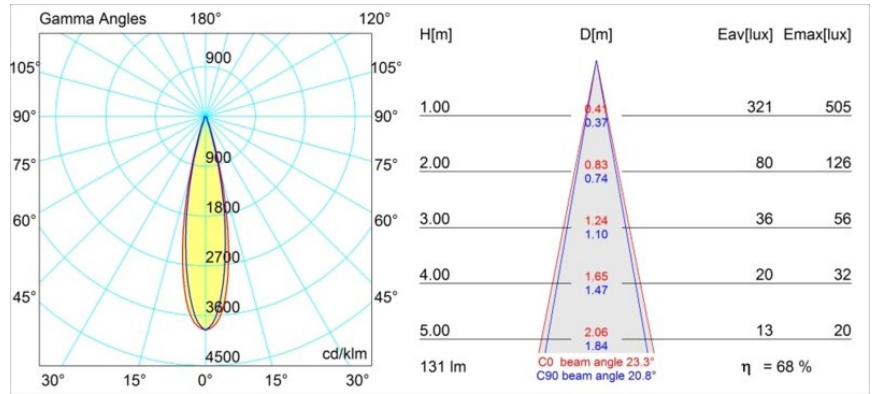

Light distribution & beam diagram