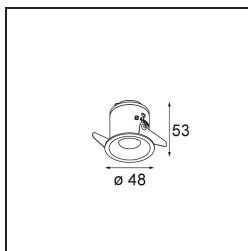

Specifications

Material	12871046
Light Source Type	LED
LED Type	NICHIA GEN2
LED technology	LED high power
CRI	Min. 90
Colour Temperature	3000K
Lifetime	L80B20 @50,000 Hours
Lamp Included	Yes
Number of Light Sources	1
Binning (SDCM)	3
Light Direction	Down
Optic	Collimator
Measured beam angle (°)	22.9
Input Voltage	Constant Current Driver Required
Electrical Class	III
IP Rating	55
Glow wire rating (°C)	960
Indoor/Outdoor	Indoor
Application	Ceiling, Wall
Mounting	Recessed
Cut-out size (mm)	44
Mounting depth (mm)	60.0
Adjustability	Not Applicable
Distance to Lighted Object (m)	0,1
Primary Colour & Primary Finish	Gold, Matt
Gross weight (g)	141.0
Drive current (mA)	350 500
Min. forward voltage (Vf)	2,7 2,7
Max. forward voltage (Vf)	3,3 3,3
Connected load (W)	1,0 1,45
Luminous flux per lamp (lm)	66 93
Efficacy (lm/W)	66 62
Glare rating	4 6