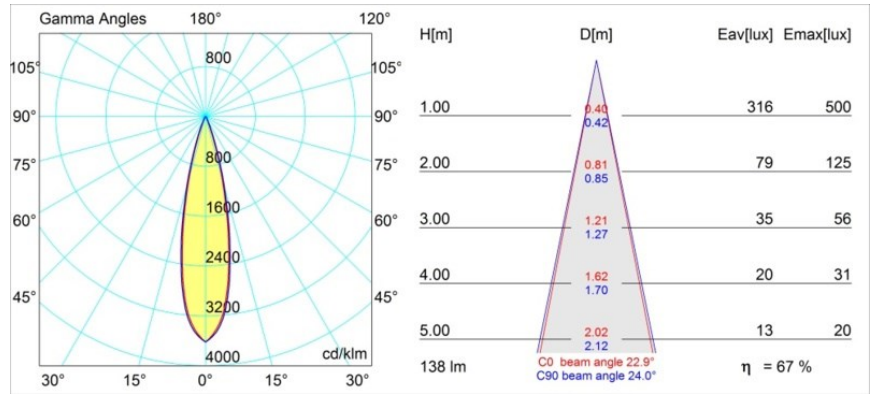

Light distribution & beam diagram