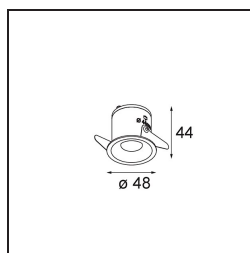

Date
Customer
Project
Type

Smart Cake Recessed 48 1x LED 4000K Medium DE Gold Matt

Specifications

Material	12870246
Light Source Type	LED
LED Type	NICHIA
LED technology	LED high power
CRI	Min. 90
Colour Temperature	4000K
Lifetime	L80B20 @50,000 Hours
Lamp Included	Yes
Number of Light Sources	1
Binning (SDCM)	3
Light Direction	Down
Optic	Collimator
Measured beam angle (°)	23.8
Input Voltage	Constant Current Driver Required
Electrical Class	III
IP Rating	20
Glow wire rating (°C)	960
Indoor/Outdoor	Indoor
Application	Ceiling, Wall
Mounting	Recessed
Cut-out size (mm)	44
Mounting depth (mm)	52.0
Adjustability	Not Applicable
Distance to Lighted Object (m)	0,1
Primary Colour & Primary Finish	Gold, Matt
Gross weight (g)	131.0
Drive current (mA)	350 500
Min. forward voltage (Vf)	2,5 2,5
Max. forward voltage (Vf)	3,0 3,0
Connected load (W)	1,0 1,5
Luminous flux per lamp (lm)	84 118
Efficacy (lm/W)	84 79
Glare rating	4 5