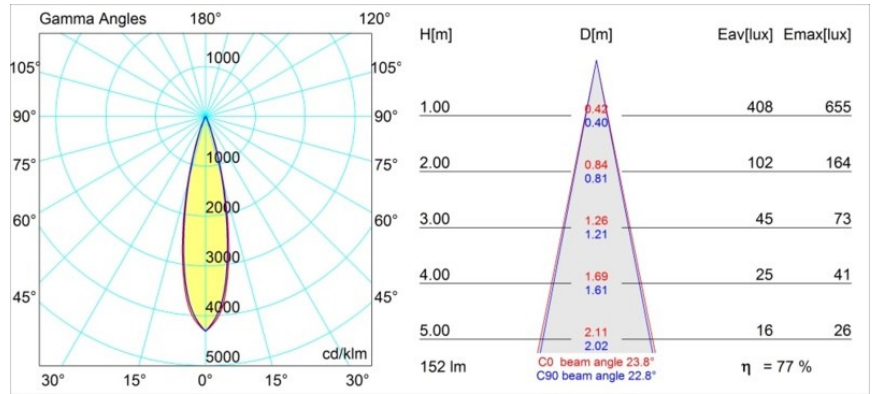

Light distribution & beam diagram