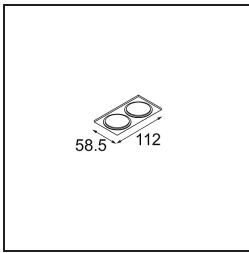

- **13350109** Mask Smart 48 2x White Structure
- **13350132** Mask Smart 48 2x Black Structure
- **13350146** Mask Smart 48 2x Gold Matt