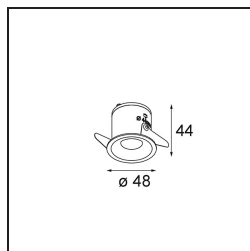

### Specifications

Material	12870046
Light Source Type	LED
LED Type	NICHIA GEN2
LED technology	LED high power
CRI	Min. 90
Colour Temperature	3000K
Lifetime	L80B20 @50,000 Hours
Lamp Included	Yes
Number of Light Sources	1
Binning (SDCM)	3
Light Direction	Down
Optic	Collimator
Measured beam angle (°)	23.8
Input Voltage	Constant Current Driver Required
Electrical Class	III
IP Rating	20
Glow wire rating (°C)	960
Indoor/Outdoor	Indoor
Application	Ceiling, Wall
Mounting	Recessed
Cut-out size (mm)	ø44
Mounting depth (mm)	52.0
Adjustability	Not Applicable
Distance to Lighted Object (m)	0,1
Primary Colour & Primary Finish	Gold, Matt
Gross weight (g)	131.0
Drive current (mA)	350      500
Min. forward voltage (Vf)	2,7      2,7
Max. forward voltage (Vf)	3,3      3,3
Connected load (W)	1,0      1,45
Luminous flux per lamp (lm)	76      107
Efficacy (lm/W)	76      72
Glare rating	4      5