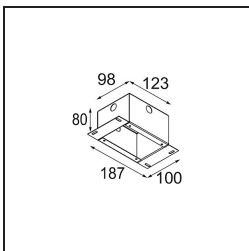

- **10889530** Installation Housing 123x100x80

Choose a required accessory