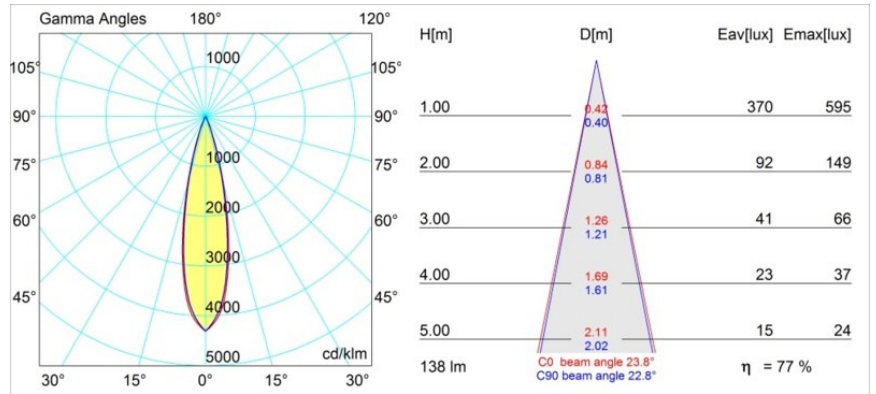

Light distribution & beam diagram