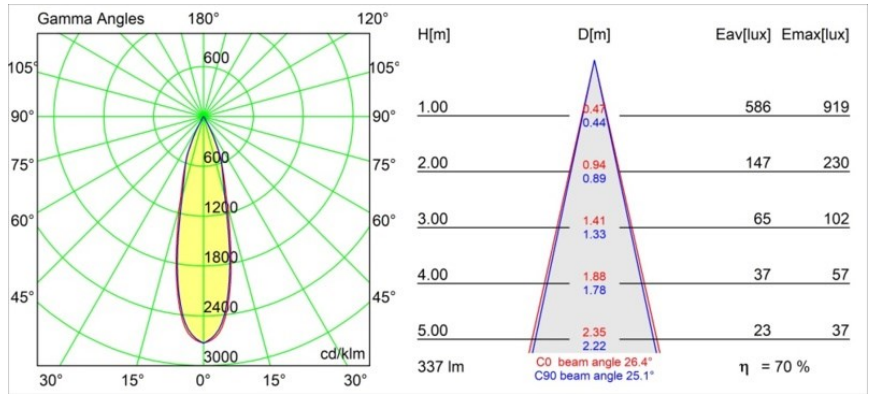

Light distribution & beam diagram