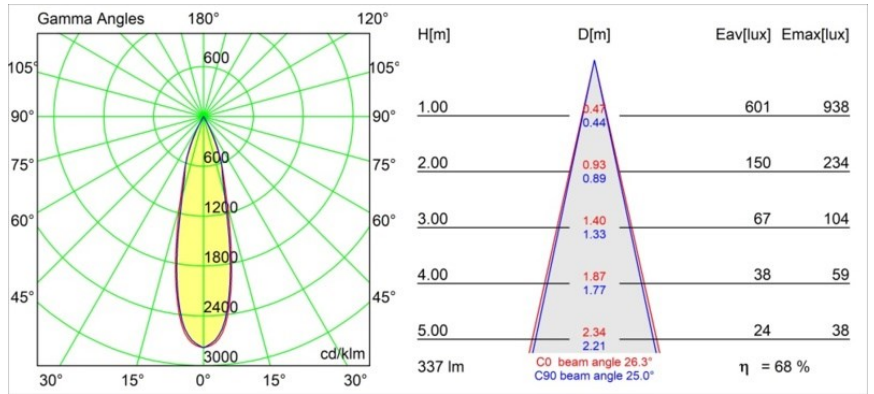

Light distribution & beam diagram