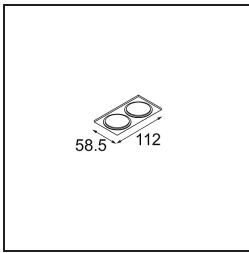

Date
Customer
Project
Type

*Smart Lotis Recessed 48 1x HO IP55 LED 4000K Medium DE White Structure*

**Specifications**

Material	12862209
Light Source Type	LED
LED Type	CREE 1304
LED technology	LED COB
CRI	Min. 90
Colour Temperature	4000K
Lifetime	L90B10 @50,000 Hours
Lamp Included	Yes
Number of Light Sources	1
CIE flux code	95 98 100 100 72
Binning (SDCM)	2
Light Direction	Down
Optic	Reflector
Measured beam angle (°)	25.8
Input Voltage	Constant Current Driver Required
Electrical Class	III
IP Rating	55
Glow wire rating (°C)	960
Indoor/Outdoor	Indoor
Application	Ceiling, Wall
Mounting	Recessed
Cut-out size (mm)	ø44
Mounting depth (mm)	60.0
Adjustability	Not Applicable
Distance to Lighted Object (m)	0,1
Primary Colour & Primary Finish	White, Structure
Gross weight (g)	130.0
Drive current (mA)	350      500
Min. forward voltage (Vf)	7,5      7,8
Max. forward voltage (Vf)	9,5      9,8
Connected load (W)	3,0      4,4
Luminous flux per lamp (lm)	241      326
Efficacy (lm/W)	80      80
Glare rating	14      14

**TM30 & CRI diagram**

**Light distribution & beam diagram**

**Decorative Accessories**

- 13350009** Mask Smart 48 1x White Structure
- 13350032** Mask Smart 48 1x Black Structure
- 13350046** Mask Smart 48 1x Gold Matt