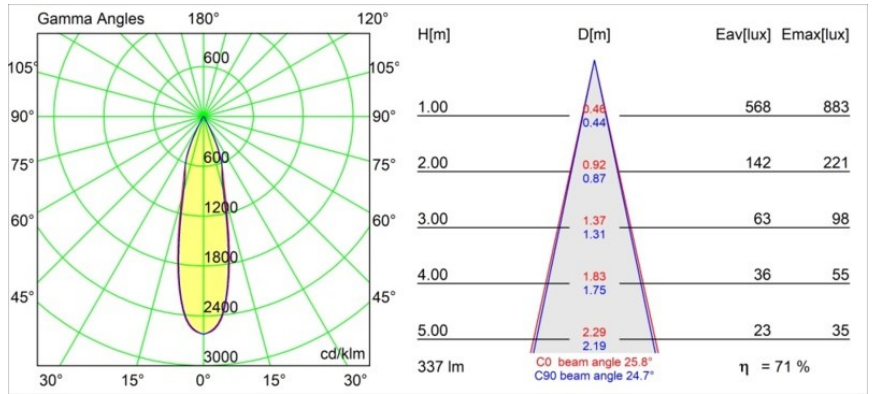

Light distribution & beam diagram