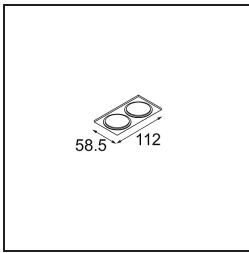

Date
Customer
Project
Type

Smart Lotis Recessed 48 1x HO IP55 LED 4000K Medium DE White Structure

Specifications

Material	12862209
Light Source Type	LED
LED Type	CREE 1304
LED technology	LED COB
CRI	Min. 90
Colour Temperature	4000K
Lifetime	L90B10 @50,000 Hours
Lamp Included	Yes
Number of Light Sources	1
CIE flux code	95 98 100 100 72
Binning (SDCM)	2
Light Direction	Down
Optic	Reflector
Measured beam angle (°)	25.8
Input Voltage	Constant Current Driver Required
Electrical Class	III
IP Rating	55
Glow wire rating (°C)	960
Indoor/Outdoor	Indoor
Application	Ceiling, Wall
Mounting	Recessed
Cut-out size (mm)	ø44
Mounting depth (mm)	60.0
Adjustability	Not Applicable
Distance to Lighted Object (m)	0,1
Primary Colour & Primary Finish	White, Structure
Gross weight (g)	130.0
Drive current (mA)	350 500
Min. forward voltage (Vf)	7,5 7,8
Max. forward voltage (Vf)	9,5 9,8
Connected load (W)	3,0 4,4
Luminous flux per lamp (lm)	241 326
Efficacy (lm/W)	80 80
Glare rating	14 14

TM30 & CRI diagram

Light distribution & beam diagram

Decorative Accessories

- 13350009** Mask Smart 48 1x White Structure
- 13350032** Mask Smart 48 1x Black Structure
- 13350046** Mask Smart 48 1x Gold Matt