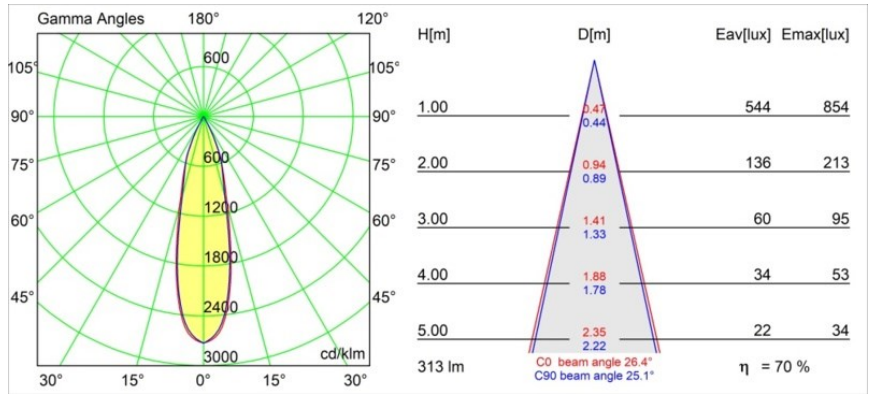

Light distribution & beam diagram