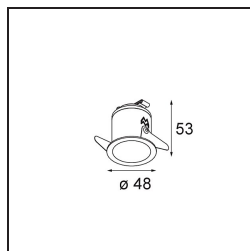

Specifications

Material	12862146
Light Source Type	LED
LED Type	CREE 1304
LED technology	LED COB
CRI	Min. 90
Colour Temperature	2700K
Lifetime	L90B10 @50,000 Hours
Lamp Included	Yes
Number of Light Sources	1
CIE flux code	98 100 100 100 70
Binning (SDCM)	2
Light Direction	Down
Optic	Reflector
Measured beam angle (°)	26.4
Input Voltage	Constant Current Driver Required
Electrical Class	III
IP Rating	55
Glow wire rating (°C)	960
Indoor/Outdoor	Indoor
Application	Ceiling, Wall
Mounting	Recessed
Cut-out size (mm)	ø44
Mounting depth (mm)	60.0
Adjustability	Not Applicable
Distance to Lighted Object (m)	0,1
Primary Colour & Primary Finish	Gold, Matt
Gross weight (g)	130.0
Drive current (mA)	350 500
Min. forward voltage (Vf)	7,5 7,8
Max. forward voltage (Vf)	9,5 9,8
Connected load (W)	3,0 4,4
Luminous flux per lamp (lm)	220 298
Efficacy (lm/W)	73 73
Glare rating	5 5