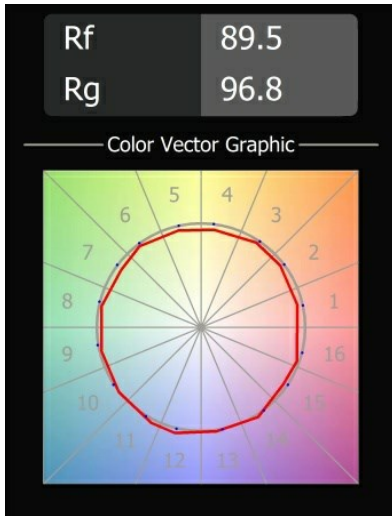

TM30 & CRI diagram