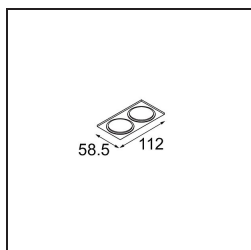

Specifications

Material	12862132
Light Source Type	LED
LED Type	CREE 1304
LED technology	LED COB
CRI	Min. 90
Colour Temperature	2700K
Lifetime	L90B10 @50,000 Hours
Lamp Included	Yes
Number of Light Sources	1
CIE flux code	99 100 100 100 69
Binning (SDCM)	2
Light Direction	Down
Optic	Reflector
Measured beam angle (°)	26.3
Input Voltage	Constant Current Driver Required
Electrical Class	III
IP Rating	55
Glow wire rating (°C)	960
Indoor/Outdoor	Indoor
Application	Ceiling, Wall
Mounting	Recessed
Cut-out size (mm)	ø44
Mounting depth (mm)	60.0
Adjustability	Not Applicable
Distance to Lighted Object (m)	0,1
Primary Colour & Primary Finish	Black, Structure
Gross weight (g)	130.0
Drive current (mA)	350 500
Min. forward voltage (Vf)	7,5 7,8
Max. forward voltage (Vf)	9,5 9,8
Connected load (W)	3,0 4,4
Delivered lumens (lm)	215 290
Efficacy (lm/W)	72 72
Glare rating	1 1

TM30 & CRI diagram

Light distribution & beam diagram

Decorative Accessories

- 13350009** Mask Smart 48 1x White Structure
- 13350032** Mask Smart 48 1x Black Structure
- 13350046** Mask Smart 48 1x Gold Matt
- 13350015** FFD_Smart Mask 48 1x Champagne Brushed
- 13350014** FFD_Smart Mask 48 1x Bronze Brushed
- 13350043** FFD_Smart Mask 48 1x Black Brushed
- 13350016** FFD_Smart Mask 48 1x Silver Bronze Brushed