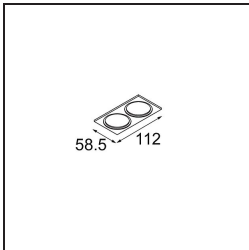

### Specifications

Material	12862132
Light Source Type	LED
LED Type	CREE 1304
LED technology	LED COB
CRI	Min. 90
Colour Temperature	2700K
Lifetime	L80B20 @50,000 Hours
Lamp Included	Yes
Number of Light Sources	1
CIE flux code	99 100 100 100 69
Binning (SDCM)	2
Light Direction	Down
Optic	Reflector
Measured beam angle (°)	26.3
Input Voltage	Constant Current Driver Required
Electrical Class	III
IP Rating	55
Glow wire rating (°C)	960
Indoor/Outdoor	Indoor
Application	Ceiling, Wall
Mounting	Recessed
Cut-out size (mm)	ø44
Mounting depth (mm)	60.0
Adjustability	Not Applicable
Distance to Lighted Object (m)	0,1
Primary Colour & Primary Finish	Black, Structure
Gross weight (g)	130.0
Drive current (mA)	350      500
Min. forward voltage (Vf)	7,5      7,8
Max. forward voltage (Vf)	9,5      9,8
Connected load (W)	3,0      4,4
Delivered lumens (lm)	215      290
Efficacy (lm/W)	72      72
Glare rating	1      1

**TM30 & CRI diagram**

**Light distribution & beam diagram**

Diagrams

**Decorative Accessories**

- 13350009** Mask Smart 48 1x White Structure
- 13350032** Mask Smart 48 1x Black Structure
- 13350046** Mask Smart 48 1x Gold Matt
- 13350015** FFD\_Smart Mask 48 1x Champagne Brushed
- 13350014** FFD\_Smart Mask 48 1x Bronze Brushed
- 13350043** FFD\_Smart Mask 48 1x Black Brushed
- 13350016** FFD\_Smart Mask 48 1x Silver Bronze Brushed