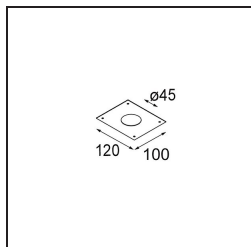

- **12290730** Plaster Kit 100x120-45 1x

Choose a required accessory