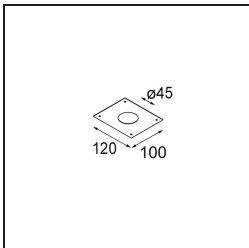

- **12290730** Plaster Kit 100x120-45 1x

Choose a required accessory