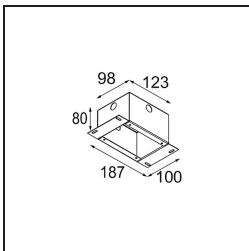

Installation Accessories

- **10889530** Installation Housing 123x100x80