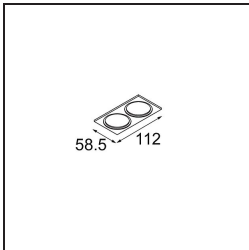

- **13350109** Mask Smart 48 2x White Structure
- **13350132** Mask Smart 48 2x Black Structure
- **13350146** Mask Smart 48 2x Gold Matt
- **13350115** FFD_Smart Mask 48 2x Champagne Brushed
- **13350114** FFD_Smart Mask 48 2x Bronze Brushed
- **13350143** FFD_Smart Mask 48 2x Black Brushed
- **13350116** FFD_Smart Mask 48 2x Silver Bronze Brushed