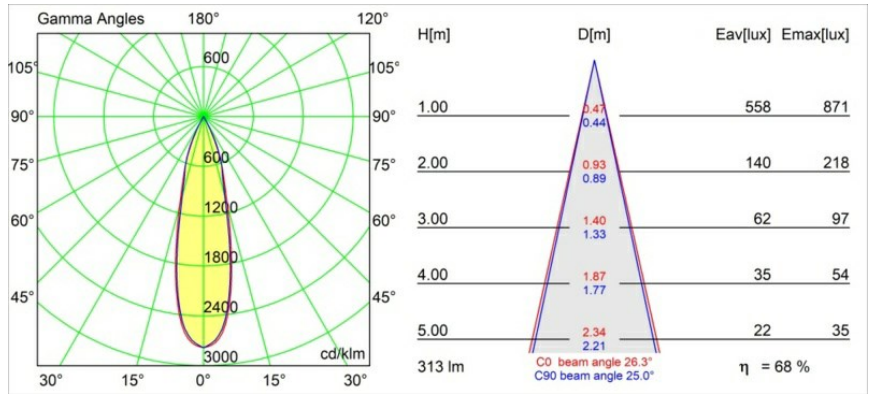

Light distribution & beam diagram