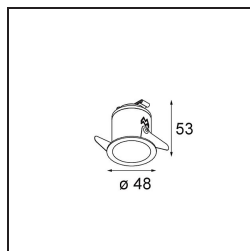

Date
Customer
Project
Type

Smart Lotis Recessed 48 1x HO IP55 LED 2700K Medium DE Black Structure

Specifications

The 3 original designs, Smart Kup, Lotis and Cake still manage to steal the hearts of interior designers. And this goes for the entire Smart family. Smart's accessibility and extreme versatility are arguably fit for any expression. Mix and match accent lighting, up and downlight, fixed or adjustable, a mosaic of shapes, sizes, colours and mounting options, and create a playful installation.

Specifications

Material	12862132
Light Source Type	LED
LED Type	CREE 1304
LED technology	LED COB
CRI	Min. 90
Colour Temperature	2700K
Lifetime	L90B10 @50,000 Hours
Lamp Included	Yes
Number of Light Sources	1
CIE flux code	99 100 100 100 69
Binning (SDCM)	2
Light Direction	Down
Optic	Reflector
Measured beam angle (°)	26.3
Input Voltage	Constant Current Driver Required
Electrical Class	III
IP Rating	55
Glow wire rating (°C)	960
Indoor/Outdoor	Indoor
Application	Ceiling, Wall
Mounting	Recessed
Cut-out size (mm)	ø44
Mounting depth (mm)	60.0
Adjustability	Not Applicable
Distance to Lighted Object (m)	0,1
Primary Colour & Primary Finish	Black, Structure
Gross weight (g)	130.0
Drive current (mA)	350 500
Min. forward voltage (Vf)	7,5 7,8
Max. forward voltage (Vf)	9,5 9,8
Connected load (W)	3,0 4,4
Delivered lumens (lm)	215 290
Efficacy (lm/W)	72 72
Glare rating	1 1