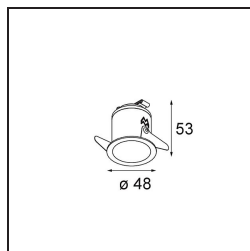

Date
Customer
Project
Type

Smart Lotis Recessed 48 lx HO IP55 LED 2700K Medium DE Black Structure

The 3 original designs, Smart Kup, Lotis and Cake still manage to steal the hearts of interior designers. And this goes for the entire Smart family. Smart's accessibility and extreme versatility are arguably fit for any expression. Mix and match accent lighting, up and downlight, fixed or adjustable, a mosaic of shapes, sizes, colours and mounting options, and create a playful installation.

Specifications

Material	12862132
Light Source Type	LED
LED Type	CREE 1304
LED technology	LED COB
CRI	Min. 90
Colour Temperature	2700K
Lifetime	L80B20 @50,000 Hours
Lamp Included	Yes
Number of Light Sources	1
CIE flux code	99 100 100 100 69
Binning (SDCM)	2
Light Direction	Down
Optic	Reflector
Measured beam angle (°)	26.3
Input Voltage	Constant Current Driver Required
Electrical Class	III
IP Rating	55
Glow wire rating (°C)	960
Indoor/Outdoor	Indoor
Application	Ceiling, Wall
Mounting	Recessed
Cut-out size (mm)	ø44
Mounting depth (mm)	60.0
Adjustability	Not Applicable
Distance to Lighted Object (m)	0,1
Primary Colour & Primary Finish	Black, Structure
Gross weight (g)	130.0
Drive current (mA)	350 500
Min. forward voltage (Vf)	7,5 7,8
Max. forward voltage (Vf)	9,5 9,8
Connected load (W)	3,0 4,4
Delivered lumens (lm)	215 290
Efficacy (lm/W)	72 72
Glare rating	1 1