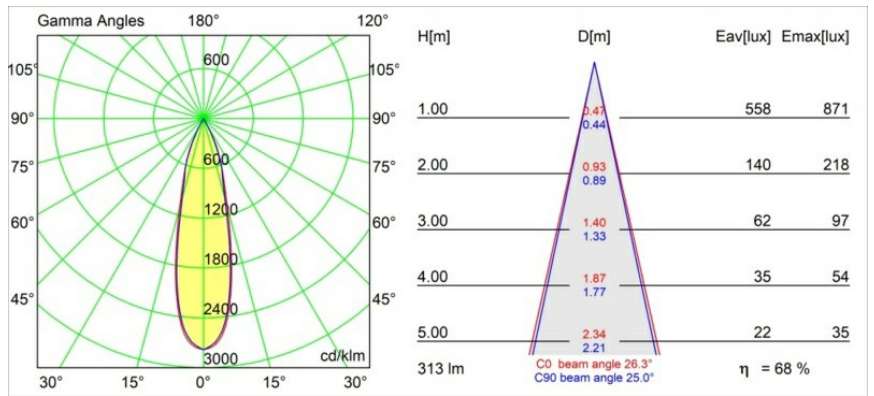

Light distribution & beam diagram