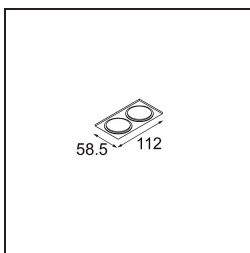

Specifications

Material	12862109
Light Source Type	LED
LED Type	CREE 1304
LED technology	LED COB
CRI	Min. 90
Colour Temperature	2700K
Lifetime	L90B10 @50,000 Hours
Lamp Included	Yes
Number of Light Sources	1
CIE flux code	95 98 100 100 72
Binning (SDCM)	2
Light Direction	Down
Optic	Reflector
Measured beam angle (°)	25.8
Input Voltage	Constant Current Driver Required
Electrical Class	III
IP Rating	55
Glow wire rating (°C)	960
Indoor/Outdoor	Indoor
Application	Ceiling, Wall
Mounting	Recessed
Cut-out size (mm)	ø44
Mounting depth (mm)	60.0
Adjustability	Not Applicable
Distance to Lighted Object (m)	0,1
Primary Colour & Primary Finish	White, Structure
Gross weight (g)	130.0
Drive current (mA)	350 500
Min. forward voltage (Vf)	7,5 7,8
Max. forward voltage (Vf)	9,5 9,8
Connected load (W)	3,0 4,4
Luminous flux per lamp (lm)	224 303
Efficacy (lm/W)	75 75
Glare rating	14 14

TM30 & CRI diagram

Light distribution & beam diagram

Decorative Accessories

- 13350009** Mask Smart 48 1x White Structure
- 13350032** Mask Smart 48 1x Black Structure
- 13350046** Mask Smart 48 1x Gold Matt