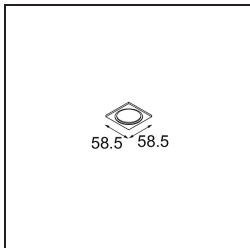

Decorative Accessories

- **13350009** Mask Smart 48 1x White Structure
- **13350032** Mask Smart 48 1x Black Structure
- **13350046** Mask Smart 48 1x Gold Matt