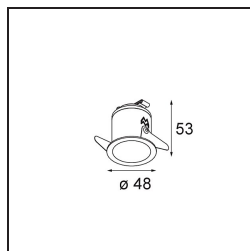

### Specifications

Material	12862046
Light Source Type	LED
LED Type	CREE 1304
LED technology	LED COB
CRI	Min. 90
Colour Temperature	3000K
Lifetime	L90B10 @50,000 Hours
Lamp Included	Yes
Number of Light Sources	1
CIE flux code	98 100 100 100 70
Binning (SDCM)	2
Light Direction	Down
Optic	Reflector
Measured beam angle (°)	26.4
Input Voltage	Constant Current Driver Required
Electrical Class	III
IP Rating	55
Glow wire rating (°C)	960
Indoor/Outdoor	Indoor
Application	Ceiling, Wall
Mounting	Recessed
Cut-out size (mm)	ø44
Mounting depth (mm)	60.0
Adjustability	Not Applicable
Distance to Lighted Object (m)	0,1
Primary Colour & Primary Finish	Gold, Matt
Gross weight (g)	130.0
Drive current (mA)	350      500
Min. forward voltage (Vf)	7,5      7,8
Max. forward voltage (Vf)	9,5      9,8
Connected load (W)	3,0      4,4
Luminous flux per lamp (lm)	220      298
Efficacy (lm/W)	73      73
Glare rating	5      5