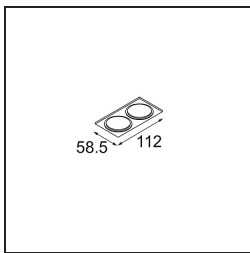

Date
Customer
Project
Type

Smart Lotis Recessed 48 1x HO IP55 LED 3000K Medium DE Black Structure

Specifications

Material	12862032
Light Source Type	LED
LED Type	CREE 1304
LED technology	LED COB
CRI	Min. 90
Colour Temperature	3000K
Lifetime	L90B10 @50,000 Hours
Lamp Included	Yes
Number of Light Sources	1
CIE flux code	99 100 100 100 69
Binning (SDCM)	2
Light Direction	Down
Optic	Reflector
Measured beam angle (°)	26.3
Input Voltage	Constant Current Driver Required
Electrical Class	III
IP Rating	55
Glow wire rating (°C)	960
Indoor/Outdoor	Indoor
Application	Ceiling, Wall
Mounting	Recessed
Cut-out size (mm)	ø44
Mounting depth (mm)	60.0
Adjustability	Not Applicable
Distance to Lighted Object (m)	0,1
Primary Colour & Primary Finish	Black, Structure
Gross weight (g)	130.0
Drive current (mA)	350 500
Min. forward voltage (Vf)	7.5 7.8
Max. forward voltage (Vf)	9.5 9.8
Connected load (W)	3.0 4.4
Luminous flux per lamp (lm)	215 290
Efficacy (lm/W)	72 72
Glare rating	1 1

TM30 & CRI diagram

Light distribution & beam diagram

Diagrams

Decorative Accessories

- 13350009** Mask Smart 48 1x White Structure
- 13350032** Mask Smart 48 1x Black Structure
- 13350046** Mask Smart 48 1x Gold Matt