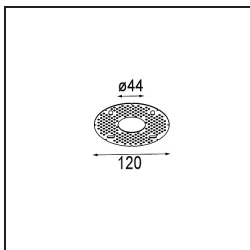

Installation Accessories

- **12293730** Plaster Kit 44 1x