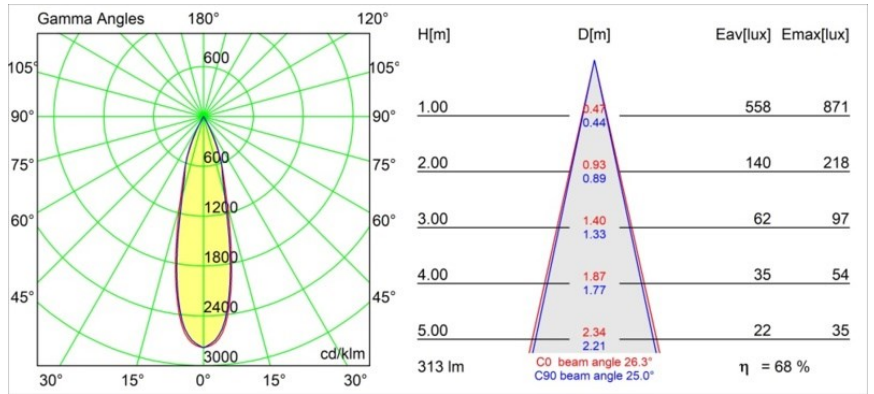

Light distribution & beam diagram