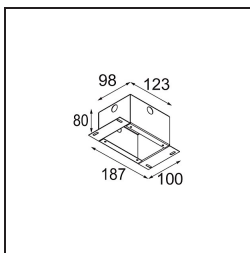

- **10889530** Installation Housing 123x100x80