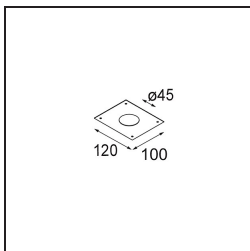

- **12290730** Plaster Kit 100x120-45 1x

Choose a required accessory