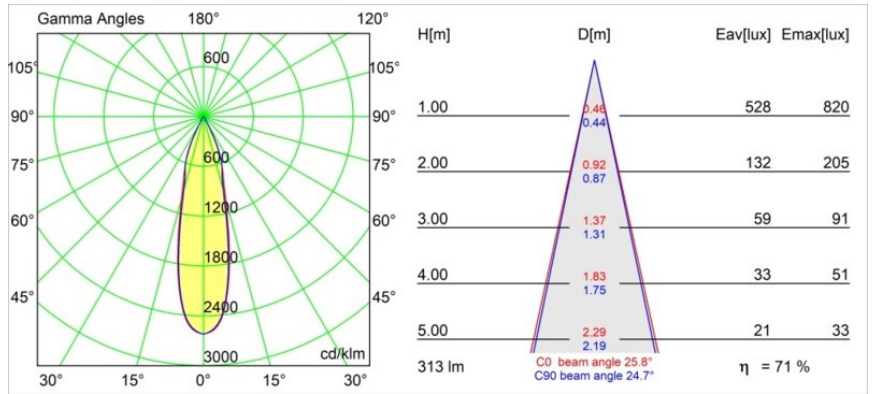

Light distribution & beam diagram