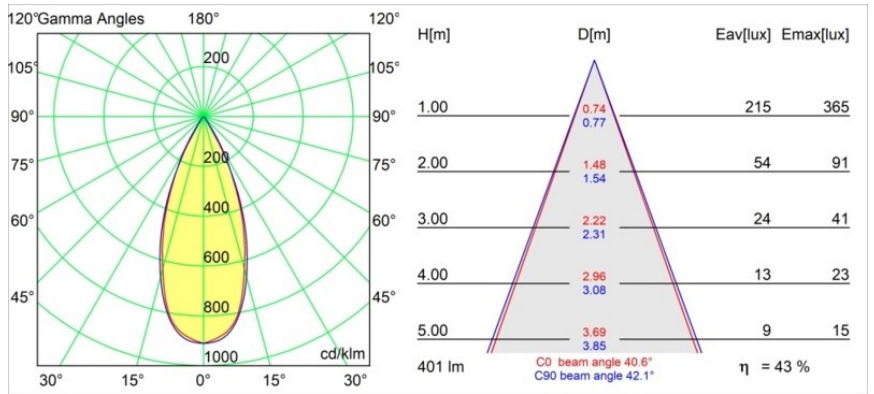

Light distribution & beam diagram