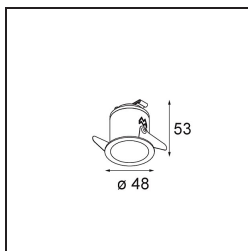

### Specifications

Material	12861346
Light Source Type	LED
LED Type	BRIDGELUX WARMDIM 4W
LED technology	LED COB
CRI	Min. 95
Colour Temperature	1800-3000K (Warm Dim)
Lifetime	L90B10 @50,000 Hours
Lamp Included	Yes
Number of Light Sources	1
CIE flux code	100 100 100 100 44
Binning (SDCM)	3
Light Direction	Down
Optic	Reflector
Measured beam angle (°)	40.6
Input Voltage	Constant Current Driver Required
Electrical Class	III
IP Rating	55
Glow wire rating (°C)	960
Indoor/Outdoor	Indoor
Application	Ceiling, Wall
Mounting	Recessed
Cut-out size (mm)	ø44
Mounting depth (mm)	60.0
Adjustability	Not Applicable
Distance to Lighted Object (m)	0,1
Primary Colour & Primary Finish	Gold, Matt
Gross weight (g)	128.0
Drive current (mA)	250
Min. forward voltage (Vf)	15,5
Max. forward voltage (Vf)	18,5
Connected load (W)	4,0
Luminous flux per lamp (lm)	175
Efficacy (lm/W)	43
Glare rating	15