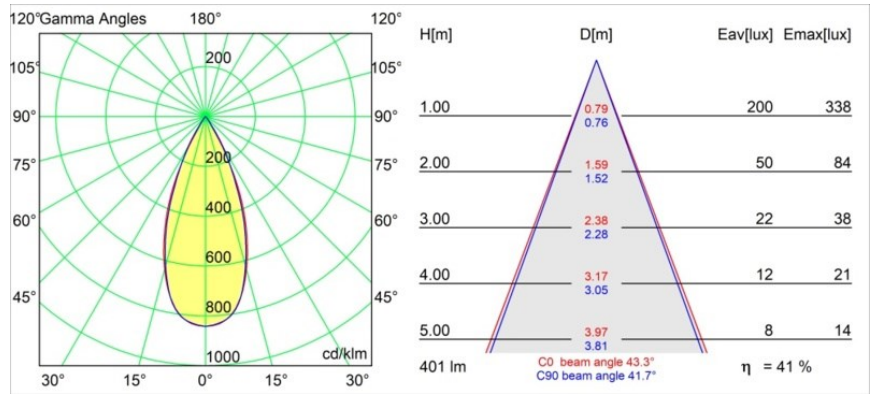

Light distribution & beam diagram