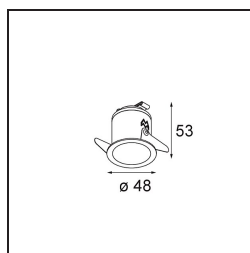

**Specifications**

Material	12861246
Light Source Type	LED
LED Type	NICHIA
LED technology	LED high power
CRI	Min. 90
Colour Temperature	4000K
Lifetime	L80B20 @50,000 Hours
Lamp Included	Yes
Number of Light Sources	1
Binning (SDCM)	3
Light Direction	Down
Optic	Collimator
Measured beam angle (°)	24.7
Input Voltage	Constant Current Driver Required
Electrical Class	III
IP Rating	55
Glow wire rating (°C)	960
Indoor/Outdoor	Indoor
Application	Ceiling, Wall
Mounting	Recessed
Cut-out size (mm)	ø44
Mounting depth (mm)	60.0
Adjustability	Not Applicable
Distance to Lighted Object (m)	0,1
Primary Colour & Primary Finish	Gold, Matt
Gross weight (g)	126.0
Drive current (mA)	350      500
Min. forward voltage (Vf)	2,5      2,5
Max. forward voltage (Vf)	3,0      3,0
Connected load (W)	1,0      1,5
Luminous flux per lamp (lm)	91      129
Efficacy (lm/W)	91      86
Glare rating	3      4