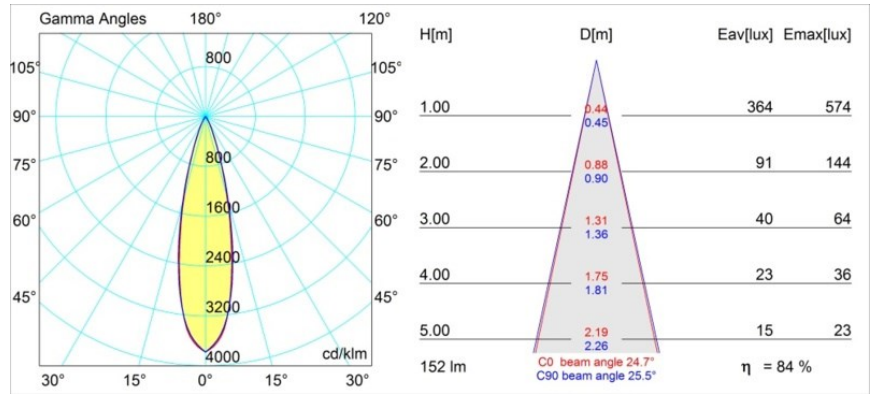

Light distribution & beam diagram