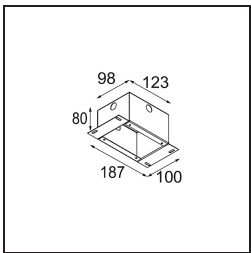

- **10889530** Installation Housing 123x100x80

Choose a required accessory