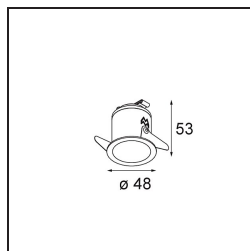

**Specifications**

Material	12861146
Light Source Type	LED
LED Type	NICHIA GEN2
LED technology	LED high power
CRI	Min. 90
Colour Temperature	2700K
Lifetime	L80B20 @50,000 Hours
Lamp Included	Yes
Number of Light Sources	1
Binning (SDCM)	3
Light Direction	Down
Optic	Collimator
Measured beam angle (°)	24.7
Input Voltage	Constant Current Driver Required
Electrical Class	III
IP Rating	55
Glow wire rating (°C)	960
Indoor/Outdoor	Indoor
Application	Ceiling, Wall
Mounting	Recessed
Cut-out size (mm)	ø44
Mounting depth (mm)	60.0
Adjustability	Not Applicable
Distance to Lighted Object (m)	0,1
Primary Colour & Primary Finish	Gold, Matt
Gross weight (g)	126.0
Drive current (mA)	350      500
Min. forward voltage (Vf)	2,7      2,7
Max. forward voltage (Vf)	3,3      3,3
Connected load (W)	1,0      1,45
Luminous flux per lamp (lm)	79      111
Efficacy (lm/W)	79      74
Glare rating	2      3