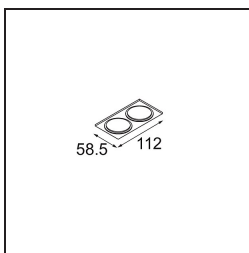

- **13350109** Mask Smart 48 2x White Structure
- **13350132** Mask Smart 48 2x Black Structure
- **13350146** Mask Smart 48 2x Gold Matt