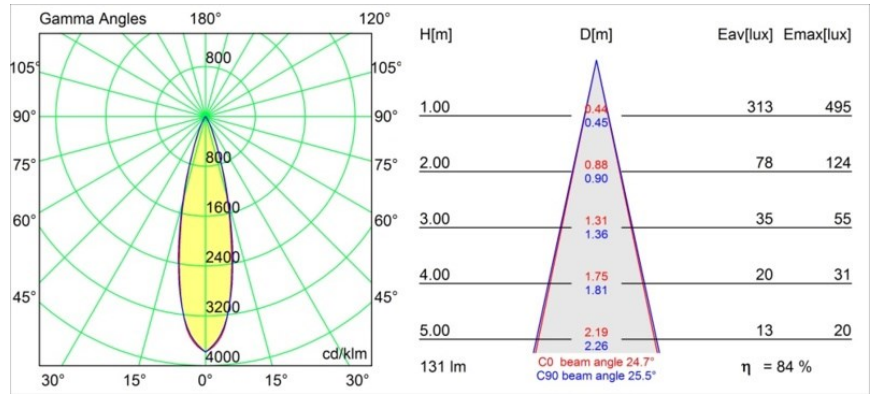

Light distribution & beam diagram