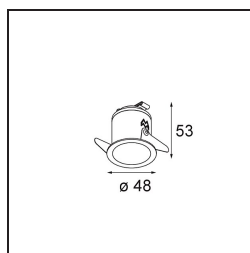

Specifications

Material	12861146
Light Source Type	LED
LED Type	NICHIA GEN2
LED technology	LED high power
CRI	Min. 90
Colour Temperature	2700K
Lifetime	L80B20 @50,000 Hours
Lamp Included	Yes
Number of Light Sources	1
Binning (SDCM)	3
Light Direction	Down
Optic	Collimator
Measured beam angle (°)	24.7
Input Voltage	Constant Current Driver Required
Electrical Class	III
IP Rating	55
Glow wire rating (°C)	960
Indoor/Outdoor	Indoor
Application	Ceiling, Wall
Mounting	Recessed
Cut-out size (mm)	ø44
Mounting depth (mm)	60.0
Adjustability	Not Applicable
Distance to Lighted Object (m)	0,1
Primary Colour & Primary Finish	Gold, Matt
Gross weight (g)	126.0
Drive current (mA)	350 500
Min. forward voltage (Vf)	2,7 2,7
Max. forward voltage (Vf)	3,3 3,3
Connected load (W)	1,0 1,45
Luminous flux per lamp (lm)	79 111
Efficacy (lm/W)	79 74
Glare rating	2 3