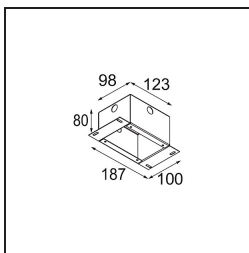

- **10889530** Installation Housing 123x100x80