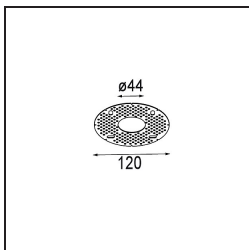

Installation Accessories

- **12293730** Plaster Kit 44 1x