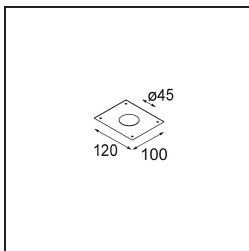

- **12290730** Plaster Kit 100x120-45 1x

Choose a required accessory