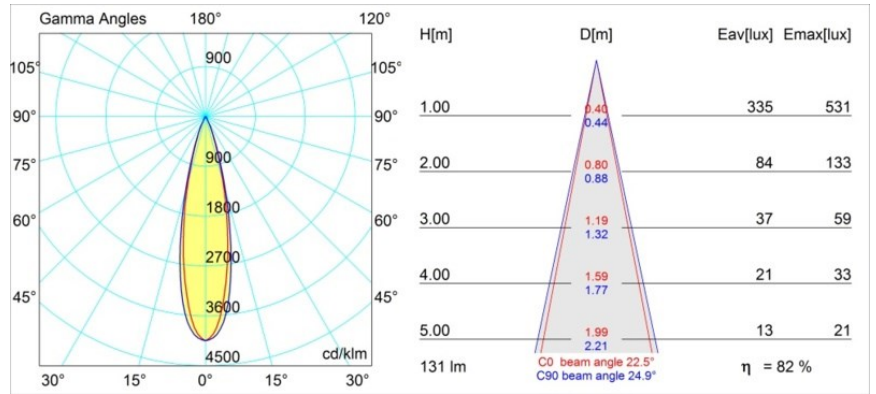

Light distribution & beam diagram