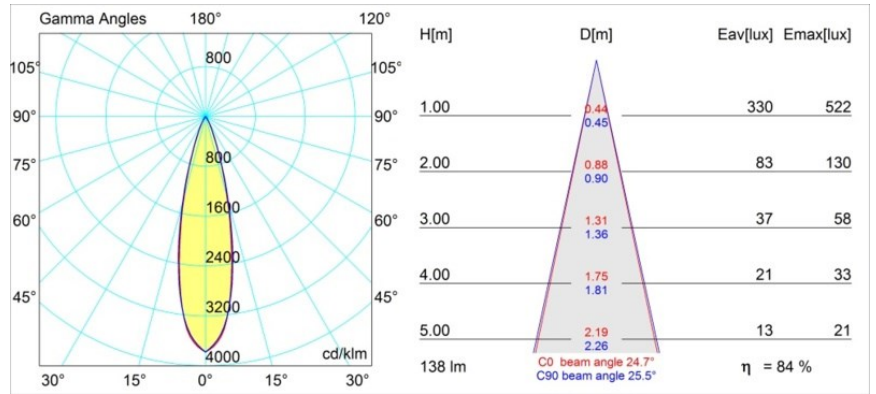

Light distribution & beam diagram