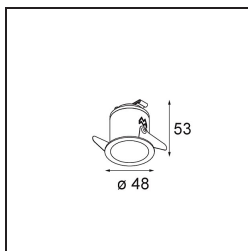

### Specifications

Material	12861046
Light Source Type	LED
LED Type	NICHIA GEN2
LED technology	LED high power
CRI	Min. 90
Colour Temperature	3000K
Lifetime	L80B20 @50,000 Hours
Lamp Included	Yes
Number of Light Sources	1
Binning (SDCM)	3
Light Direction	Down
Optic	Collimator
Measured beam angle (°)	24.7
Input Voltage	Constant Current Driver Required
Electrical Class	III
IP Rating	55
Glow wire rating (°C)	960
Indoor/Outdoor	Indoor
Application	Ceiling, Wall
Mounting	Recessed
Cut-out size (mm)	ø44
Mounting depth (mm)	60.0
Adjustability	Not Applicable
Distance to Lighted Object (m)	0,1
Primary Colour & Primary Finish	Gold, Matt
Gross weight (g)	126.0
Drive current (mA)	350      500
Min. forward voltage (Vf)	2,7      2,7
Max. forward voltage (Vf)	3,3      3,3
Connected load (W)	1,0      1,45
Luminous flux per lamp (lm)	83      117
Efficacy (lm/W)	83      78
Glare rating	2      3