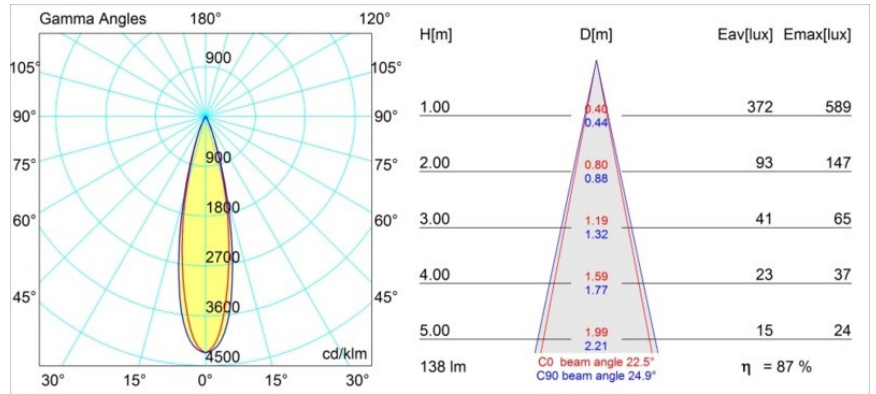

Light distribution & beam diagram