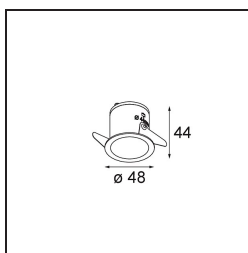

**Specifications**

Material	12860246
Light Source Type	LED
LED Type	NICHIA
LED technology	LED high power
CRI	Min. 90
Colour Temperature	4000K
Lifetime	L80B20 @50,000 Hours
Lamp Included	Yes
Number of Light Sources	1
Binning (SDCM)	3
Light Direction	Down
Optic	Collimator
Measured beam angle (°)	24.6
Input Voltage	Constant Current Driver Required
Electrical Class	III
IP Rating	20
Glow wire rating (°C)	960
Indoor/Outdoor	Indoor
Application	Ceiling, Wall
Mounting	Recessed
Cut-out size (mm)	ø44
Mounting depth (mm)	52.0
Adjustability	Not Applicable
Distance to Lighted Object (m)	0,1
Primary Colour & Primary Finish	Gold, Matt
Gross weight (g)	116.0
Drive current (mA)	350      500
Min. forward voltage (Vf)	2,5      2,5
Max. forward voltage (Vf)	3,0      3,0
Connected load (W)	1,0      1,5
Luminous flux per lamp (lm)	97      136
Efficacy (lm/W)	97      91
Glare rating	1      2