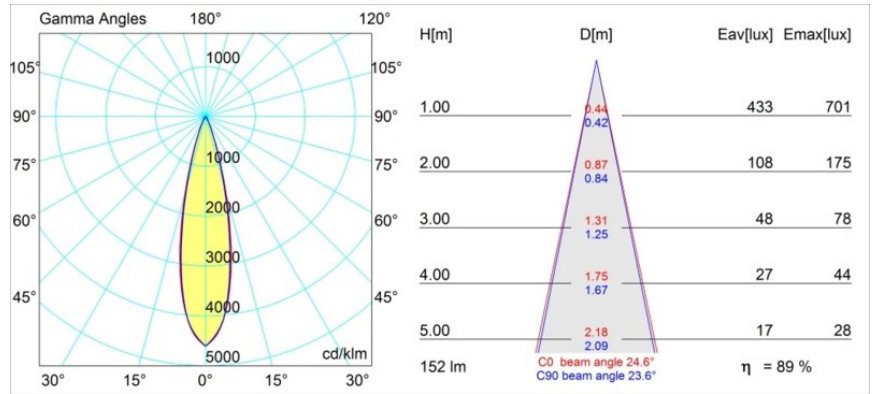

Light distribution & beam diagram