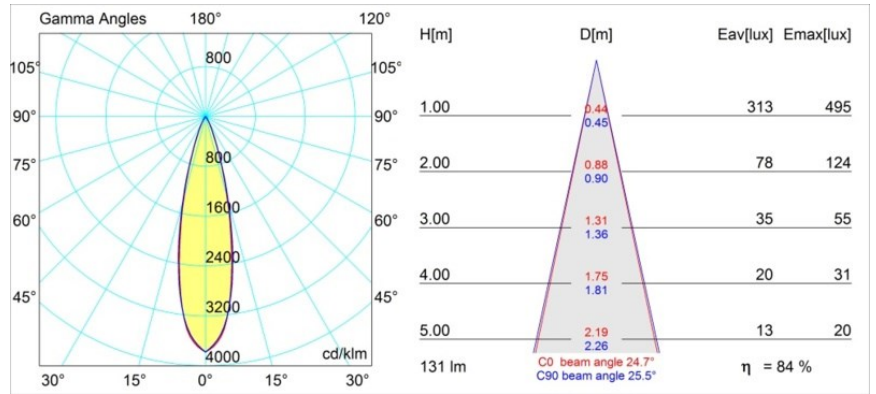

Light distribution & beam diagram