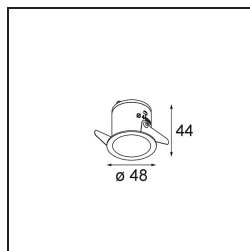

Date
Customer
Project
Type

*Smart Lotis Recessed 48 1x LED 2700K Medium DE Gold Matt*

**Specifications**

Material	12860146
Light Source Type	LED
LED Type	NICHIA GEN2
LED technology	LED high power
CRI	Min. 90
Colour Temperature	2700K
Lifetime	L80B20 @50,000 Hours
Lamp Included	Yes
Number of Light Sources	1
Binning (SDCM)	3
Light Direction	Down
Optic	Collimator
Measured beam angle (°)	24.6
Input Voltage	Constant Current Driver Required
Electrical Class	III
IP Rating	20
Glow wire rating (°C)	960
Indoor/Outdoor	Indoor
Application	Ceiling, Wall
Mounting	Recessed
Cut-out size (mm)	ø44
Mounting depth (mm)	52.0
Adjustability	Not Applicable
Distance to Lighted Object (m)	0,1
Primary Colour & Primary Finish	Gold, Matt
Gross weight (g)	116.0
Drive current (mA)	350      500
Min. forward voltage (Vf)	2,7      2,7
Max. forward voltage (Vf)	3,3      3,3
Connected load (W)	1,0      1,45
Luminous flux per lamp (lm)	83      117
Efficacy (lm/W)	83      78
Glare rating	1      2