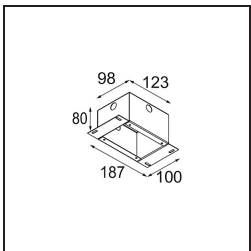

- **10889530** Installation Housing 123x100x80