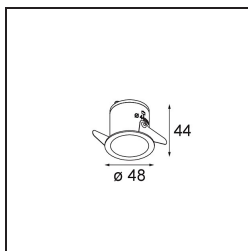

Date
Customer
Project
Type

Smart Lotis Recessed 48 1x LED 3000K Medium DE Gold Matt

Specifications

Material	12860046
Light Source Type	LED
LED Type	NICHIA GEN2
LED technology	LED high power
CRI	Min. 90
Colour Temperature	3000K
Lifetime	L80B20 @50,000 Hours
Lamp Included	Yes
Number of Light Sources	1
Binning (SDCM)	3
Light Direction	Down
Optic	Collimator
Measured beam angle (°)	24.6
Input Voltage	Constant Current Driver Required
Electrical Class	III
IP Rating	20
Glow wire rating (°C)	960
Indoor/Outdoor	Indoor
Application	Ceiling, Wall
Mounting	Recessed
Cut-out size (mm)	ø44
Mounting depth (mm)	52.0
Adjustability	Not Applicable
Distance to Lighted Object (m)	0,1
Primary Colour & Primary Finish	Gold, Matt
Gross weight (g)	116.0
Drive current (mA)	350 500
Min. forward voltage (Vf)	2,7 2,7
Max. forward voltage (Vf)	3,3 3,3
Connected load (W)	1,0 1,45
Luminous flux per lamp (lm)	88 124
Efficacy (lm/W)	88 82
Glare rating	1 2