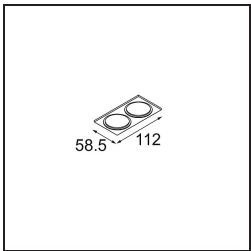

- **13350109** Mask Smart 48 2x White Structure
- **13350132** Mask Smart 48 2x Black Structure
- **13350146** Mask Smart 48 2x Gold Matt