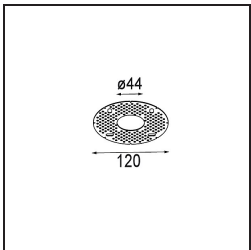

Installation Accessories

- **12293730** Plaster Kit 44 1x