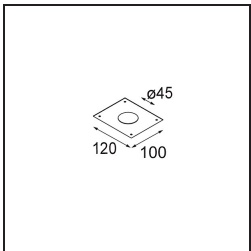

- **12290730** Plaster Kit 100x120-45 1x

Choose a required accessory