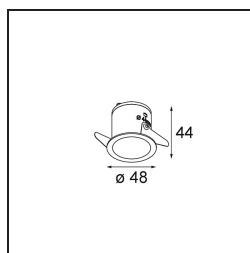

Date
Customer
Project
Type

*Smart Lotis Recessed 48 1x LED 3000K Medium DE Gold Matt*

**Specifications**

Material	12860046
Light Source Type	LED
LED Type	NICHIA GEN2
LED technology	LED high power
CRI	Min. 90
Colour Temperature	3000K
Lifetime	L80B20 @50,000 Hours
Lamp Included	Yes
Number of Light Sources	1
Binning (SDCM)	3
Light Direction	Down
Optic	Collimator
Measured beam angle (°)	24.6
Input Voltage	Constant Current Driver Required
Electrical Class	III
IP Rating	20
Glow wire rating (°C)	960
Indoor/Outdoor	Indoor
Application	Ceiling, Wall
Mounting	Recessed
Cut-out size (mm)	ø44
Mounting depth (mm)	52.0
Adjustability	Not Applicable
Distance to Lighted Object (m)	0,1
Primary Colour & Primary Finish	Gold, Matt
Gross weight (g)	116.0
Drive current (mA)	350      500
Min. forward voltage (Vf)	2,7      2,7
Max. forward voltage (Vf)	3,3      3,3
Connected load (W)	1,0      1,45
Luminous flux per lamp (lm)	88      124
Efficacy (lm/W)	88      82
Glare rating	1      2