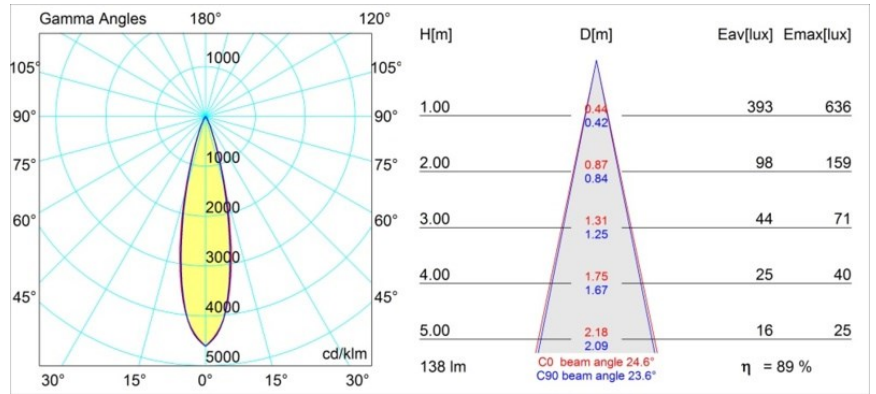

Light distribution & beam diagram