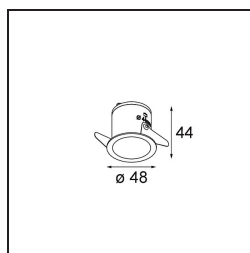

Date
Customer
Project
Type

*Smart Lotis Recessed 48 1x LED 3000K Medium DE White Structure*

**Specifications**

Material	12860009
Light Source Type	LED
LED Type	NICHIA
LED technology	LED high power
CRI	Min. 90
Colour Temperature	3000K
Lifetime	L80B20 @50,000 Hours
Lamp Included	Yes
Number of Light Sources	1
Binning (SDCM)	3
Light Direction	Down
Optic	Collimator
Measured beam angle (°)	22.5
Input Voltage	Constant Current Driver Required
Electrical Class	III
IP Rating	20
Glow wire rating (°C)	960
Indoor/Outdoor	Indoor
Application	Ceiling, Wall
Mounting	Recessed
Cut-out size (mm)	ø44
Mounting depth (mm)	60.0
Adjustability	Not Applicable
Distance to Lighted Object (m)	0,1
Primary Colour & Primary Finish	White, Structure
Gross weight (g)	116.0
Drive current (mA)	350      500
Min. forward voltage (Vf)	2,5      2,5
Max. forward voltage (Vf)	3,0      3,0
Connected load (W)	1,0      1,5
Delivered lumens (lm)	89      125
Efficacy (lm/W)	89      83
Glare rating	7      9