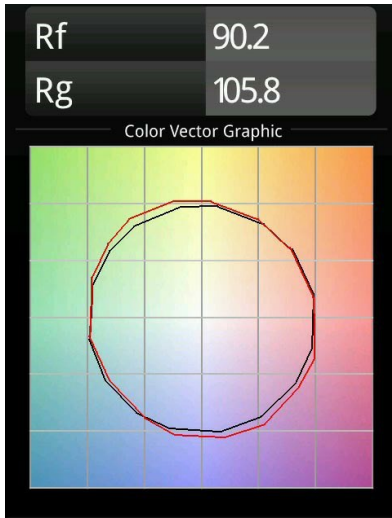

TM30 & CRI diagram