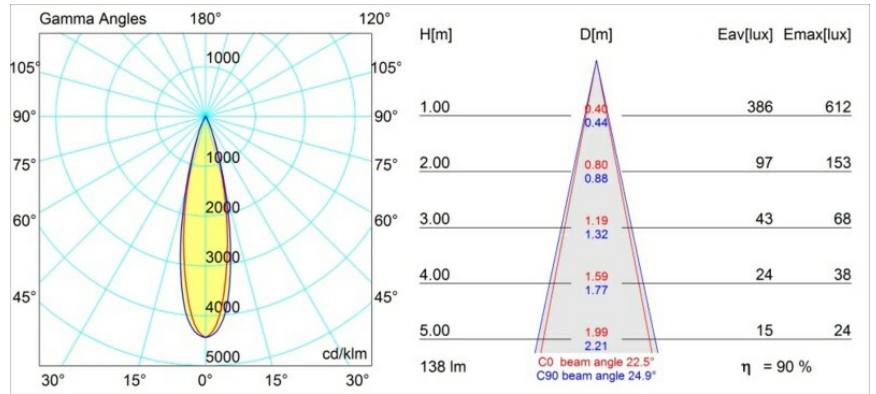

Light distribution & beam diagram