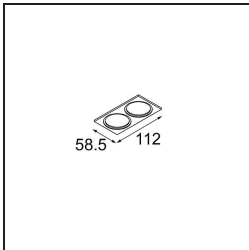

Date
Customer
Project
Type

*Smart Lotis Recessed 48 1x LED 3000K Medium DE White Structure*

**Specifications**

Material	12860009
Light Source Type	LED
LED Type	NICHIA
LED technology	LED high power
CRI	Min. 90
Colour Temperature	3000K
Lifetime	L80B20 @50,000 Hours
Lamp Included	Yes
Number of Light Sources	1
Binning (SDCM)	3
Light Direction	Down
Optic	Collimator
Measured beam angle (°)	22.5
Input Voltage	Constant Current Driver Required
Electrical Class	III
IP Rating	20
Glow wire rating (°C)	960
Indoor/Outdoor	Indoor
Application	Ceiling, Wall
Mounting	Recessed
Cut-out size (mm)	ø44
Mounting depth (mm)	60.0
Adjustability	Not Applicable
Distance to Lighted Object (m)	0,1
Primary Colour & Primary Finish	White, Structure
Gross weight (g)	116.0
Drive current (mA)	350      500
Min. forward voltage (Vf)	2,5      2,5
Max. forward voltage (Vf)	3,0      3,0
Connected load (W)	1,0      1,5
Delivered lumens (lm)	89      125
Efficacy (lm/W)	89      83
Glare rating	7      9

**TM30 & CRI diagram**

**Light distribution & beam diagram**

Diagrams

**Decorative Accessories**

- 13350009** Mask Smart 48 1x White Structure
- 13350032** Mask Smart 48 1x Black Structure
- 13350046** Mask Smart 48 1x Gold Matt
- 13350015** FFD\_Smart Mask 48 1x Champagne Brushed
- 13350014** FFD\_Smart Mask 48 1x Bronze Brushed
- 13350043** FFD\_Smart Mask 48 1x Black Brushed
- 13350016** FFD\_Smart Mask 48 1x Silver Bronze Brushed