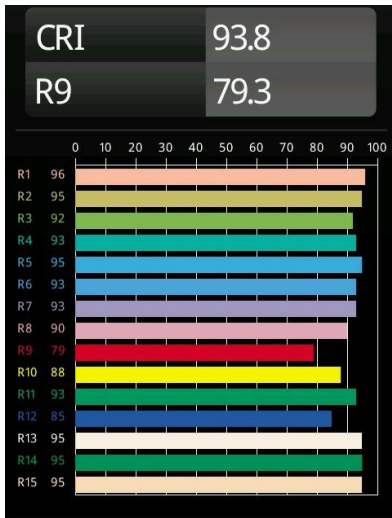

TM30 & CRI diagram