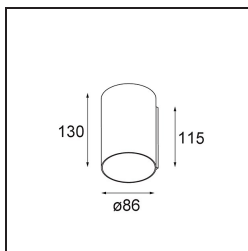

Date
Customer
Project
Type

Smart Tube Wall 82 L 1x DE Black Structure

Specifications

Material	12846432
Lifetime	L80B20 @50,000 Hours
Lamp Included	No
Number of Light Sources	1
Light Direction	Up, Down
Input Voltage	Constant Current Driver Required
Electrical Class	III
IP Rating	20
Glow wire rating (°C)	960
Indoor/Outdoor	Indoor
Application	Wall
Mounting	Surface
Adjustability	Not Applicable
Primary Colour & Primary Finish	Black, Structure
Gross weight (g)	606.0
Remark	<ul style="list-style-type: none"> • Smart spotlight not included • This is not a complete product. Smart Tube and Smart spotlight required. • This is not a complete product. Smart Tube and Smart spotlight required.