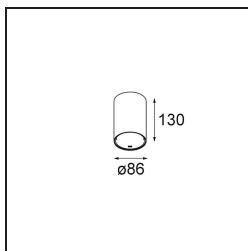

Date
Customer
Project
Type

Smart Tube Surface 82 L 1x DE Black Structure

Specifications

Material	12845032
Lifetime	L80B20 @50,000 Hours
Lamp Included	No
Number of Light Sources	1
Light Direction	Down
Optic	Reflector
Input Voltage	Constant Current Driver Required
Electrical Class	III
IP Rating	55
Glow wire rating (°C)	960
Indoor/Outdoor	Indoor
Application	Ceiling
Mounting	Surface
Adjustability	Not Applicable
Primary Colour & Primary Finish	Black, Structure
Gross weight (g)	750.0
Remark	<ul style="list-style-type: none"> • Smart spotlight not included • IP54 only when combined with Smart 82 LED IP55 • This is not a complete product. Smart Tube and Smart spotlight required. • This is not a complete product. Smart Tube and Smart spotlight required.