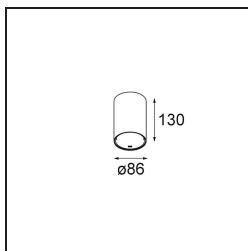

Date
Customer
Project
Type

Smart Tube Surface 82 L 1x DE Black Structure

Specifications

Material	12845032
Lifetime	L80B20 @50,000 Hours
Lamp Included	No
Number of Light Sources	1
Light Direction	Down
Optic	Reflector
Input Voltage	Constant Current Driver Required
Electrical Class	III
IP Rating	55
Glow wire rating (°C)	960
Indoor/Outdoor	Indoor
Application	Ceiling
Mounting	Surface
Adjustability	Not Applicable
Primary Colour & Primary Finish	Black, Structure
Gross weight (g)	750.0
Remark	• Smart spotlight not included • IP54 only when combined with Smart 82 LED IP55 • This is not a complete product. Smart Tube and Smart spotlight required. • This is not a complete product. Smart Tube and Smart spotlight required.