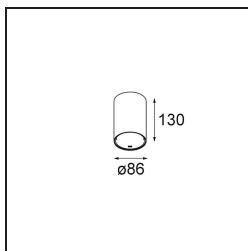

Date
Customer
Project
Type

Smart Tube Surface 82 L 1x DE White Structure

Specifications

Material	12845009
Lifetime	L80B20 @50,000 Hours
Lamp Included	No
Number of Light Sources	1
Light Direction	Down
Optic	Reflector
Input Voltage	Constant Current Driver Required
Electrical Class	III
IP Rating	55
Glow wire rating (°C)	960
Indoor/Outdoor	Indoor
Application	Ceiling
Mounting	Surface
Adjustability	Not Applicable
Primary Colour & Primary Finish	White, Structure
Gross weight (g)	750.0
Remark	<ul style="list-style-type: none"> • Smart spotlight not included • IP54 only when combined with Smart 82 LED IP55 • This is not a complete product. Smart Tube and Smart spotlight required. • This is not a complete product. Smart Tube and Smart spotlight required.