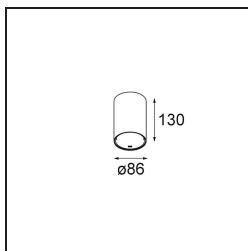

Date
Customer
Project
Type

*Smart Tube Surface 82 L 1x DE White Structure*

**Specifications**

Material	12845009
Lifetime	L80B20 @50,000 Hours
Lamp Included	No
Number of Light Sources	1
Light Direction	Down
Optic	Reflector
Input Voltage	Constant Current Driver Required
Electrical Class	III
IP Rating	55
Glow wire rating (°C)	960
Indoor/Outdoor	Indoor
Application	Ceiling
Mounting	Surface
Adjustability	Not Applicable
Primary Colour & Primary Finish	White, Structure
Gross weight (g)	750.0
Remark	<ul style="list-style-type: none"> <li>• Smart spotlight not included</li> <li>• IP54 only when combined with Smart 82 LED IP55</li> <li>• This is not a complete product. Smart Tube and Smart spotlight required.</li> <li>• This is not a complete product. Smart Tube and Smart spotlight required.</li> </ul>