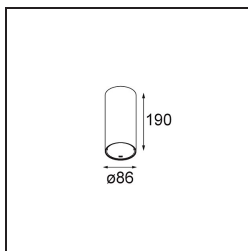

Date

Customer

Project

Type

Smart Tube Surface 82 XL 1x DE Black Structure

Specifications

Material	12843332
Lifetime	L80B20 @50,000 Hours
Lamp Included	No
Number of Light Sources	1
Light Direction	Down
Optic	Reflector
Input Voltage	Constant Current Driver Required
Electrical Class	III
IP Rating	55
Glow wire rating (°C)	960
Indoor/Outdoor	Indoor
Application	Ceiling
Mounting	Surface
Adjustability	Not Applicable
Primary Colour & Primary Finish	Black, Structure
Gross weight (g)	1020.0
Remark	<ul style="list-style-type: none"> • Smart spotlight not included • IP54 only when combined with Smart 82 LED IP55 • This is not a complete product. Smart Tube and Smart spotlight required. • This is not a complete product. Smart Tube and Smart spotlight required.