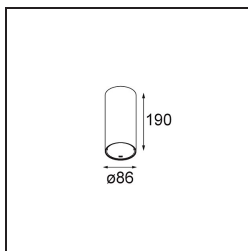

Date
Customer
Project
Type

Smart Tube Surface 82 XL 1x I-10V/Push-Dim DI 500mA Black Structure

Specifications

Material	12843132
Lifetime	L80B20 @50,000 Hours
Lamp Included	No
Number of Light Sources	1
Light Direction	Down
Optic	Reflector
Input Voltage	230V
Electrical Class	I
IP Rating	20
Glow wire rating (°C)	960
Dimming Protocol	1-10V, Push-Dim
Indoor/Outdoor	Indoor
Application	Ceiling
Mounting	Surface
Adjustability	Not Applicable
Primary Colour & Primary Finish	Black, Structure
Gross weight (g)	1400.0
Remark	<ul style="list-style-type: none"> • Smart spotlight not included • IP54 only when combined with Smart 82 LED IP55 • This is not a complete product. Smart Tube and Smart spotlight required. • This is not a complete product. Smart Tube and Smart spotlight required.