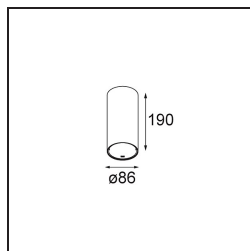

Date
Customer
Project
Type

*Smart Tube Surface 82 XL 1x 1-10V/Push-Dim DI 500mA White Structure*

**Specifications**

Material	12843109
Lifetime	L80B20 @50,000 Hours
Lamp Included	No
Number of Light Sources	1
Light Direction	Down
Optic	Reflector
Input Voltage	230V
Electrical Class	I
IP Rating	20
Glow wire rating (°C)	960
Dimming Protocol	1-10V, Push-Dim
Indoor/Outdoor	Indoor
Application	Ceiling
Mounting	Surface
Adjustability	Not Applicable
Primary Colour & Primary Finish	White, Structure
Gross weight (g)	1400.0
Remark	<ul style="list-style-type: none"> <li>• Smart spotlight not included</li> <li>• IP54 only when combined with Smart 82 LED IP55</li> <li>• This is not a complete product. Smart Tube and Smart spotlight required.</li> <li>• This is not a complete product. Smart Tube and Smart spotlight required.</li> </ul>