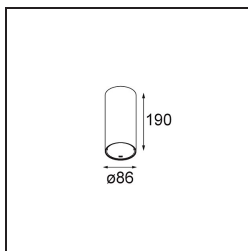

Date
Customer
Project
Type

Smart Tube Surface 82 XL 1x 1-10V/Push-Dim DI 500mA White Structure

Specifications

Material	12843109
Lifetime	L80B20 @50,000 Hours
Lamp Included	No
Number of Light Sources	1
Light Direction	Down
Optic	Reflector
Input Voltage	230V
Electrical Class	I
IP Rating	20
Glow wire rating (°C)	960
Dimming Protocol	1-10V, Push-Dim
Indoor/Outdoor	Indoor
Application	Ceiling
Mounting	Surface
Adjustability	Not Applicable
Primary Colour & Primary Finish	White, Structure
Gross weight (g)	1400.0
Remark	<ul style="list-style-type: none"> • Smart spotlight not included • IP54 only when combined with Smart 82 LED IP55 • This is not a complete product. Smart Tube and Smart spotlight required. • This is not a complete product. Smart Tube and Smart spotlight required.