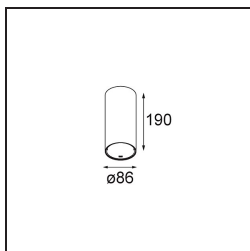

Date
Customer
Project
Type

Smart Tube Surface 82 XL 1x Trailing Edge DI 500mA White Structure

Specifications

Material	12843009
Lifetime	L80B20 @50,000 Hours
Lamp Included	No
Number of Light Sources	1
Light Direction	Down
Input Voltage	230V
Electrical Class	I
IP Rating	20
Glow wire rating (°C)	960
Dimming Protocol	Trailing Edge
Indoor/Outdoor	Indoor
Application	Ceiling
Mounting	Surface
Adjustability	Not Applicable
Primary Colour & Primary Finish	White, Structure
Gross weight (g)	1390.0
Remark	<ul style="list-style-type: none"> • Smart spotlight not included • IP54 only when combined with Smart 82 LED IP55 • This is not a complete product. Smart Tube and Smart spotlight required. • This is not a complete product. Smart Tube and Smart spotlight required.