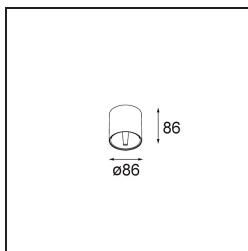

Date
Customer
Project
Type

*Smart Tube Surface 82 S 1x DE Black Structure*

**Specifications**

Material	12841032
Lifetime	L80B20 @50,000 Hours
Lamp Included	No
Number of Light Sources	1
Light Direction	Down
Optic	Reflector
Input Voltage	Constant Current Driver Required
Electrical Class	III
IP Rating	55
Glow wire rating (°C)	960
Indoor/Outdoor	Indoor
Application	Ceiling
Mounting	Surface
Adjustability	Not Applicable
Primary Colour & Primary Finish	Black, Structure
Gross weight (g)	285.0
Remark	<ul style="list-style-type: none"> <li>• Smart spotlight not included</li> <li>• IP54 only when combined with Smart 82 LED IP55</li> <li>• This is not a complete product. Smart Tube and Smart spotlight required.</li> <li>• This is not a complete product. Smart Tube and Smart spotlight required.</li> </ul>